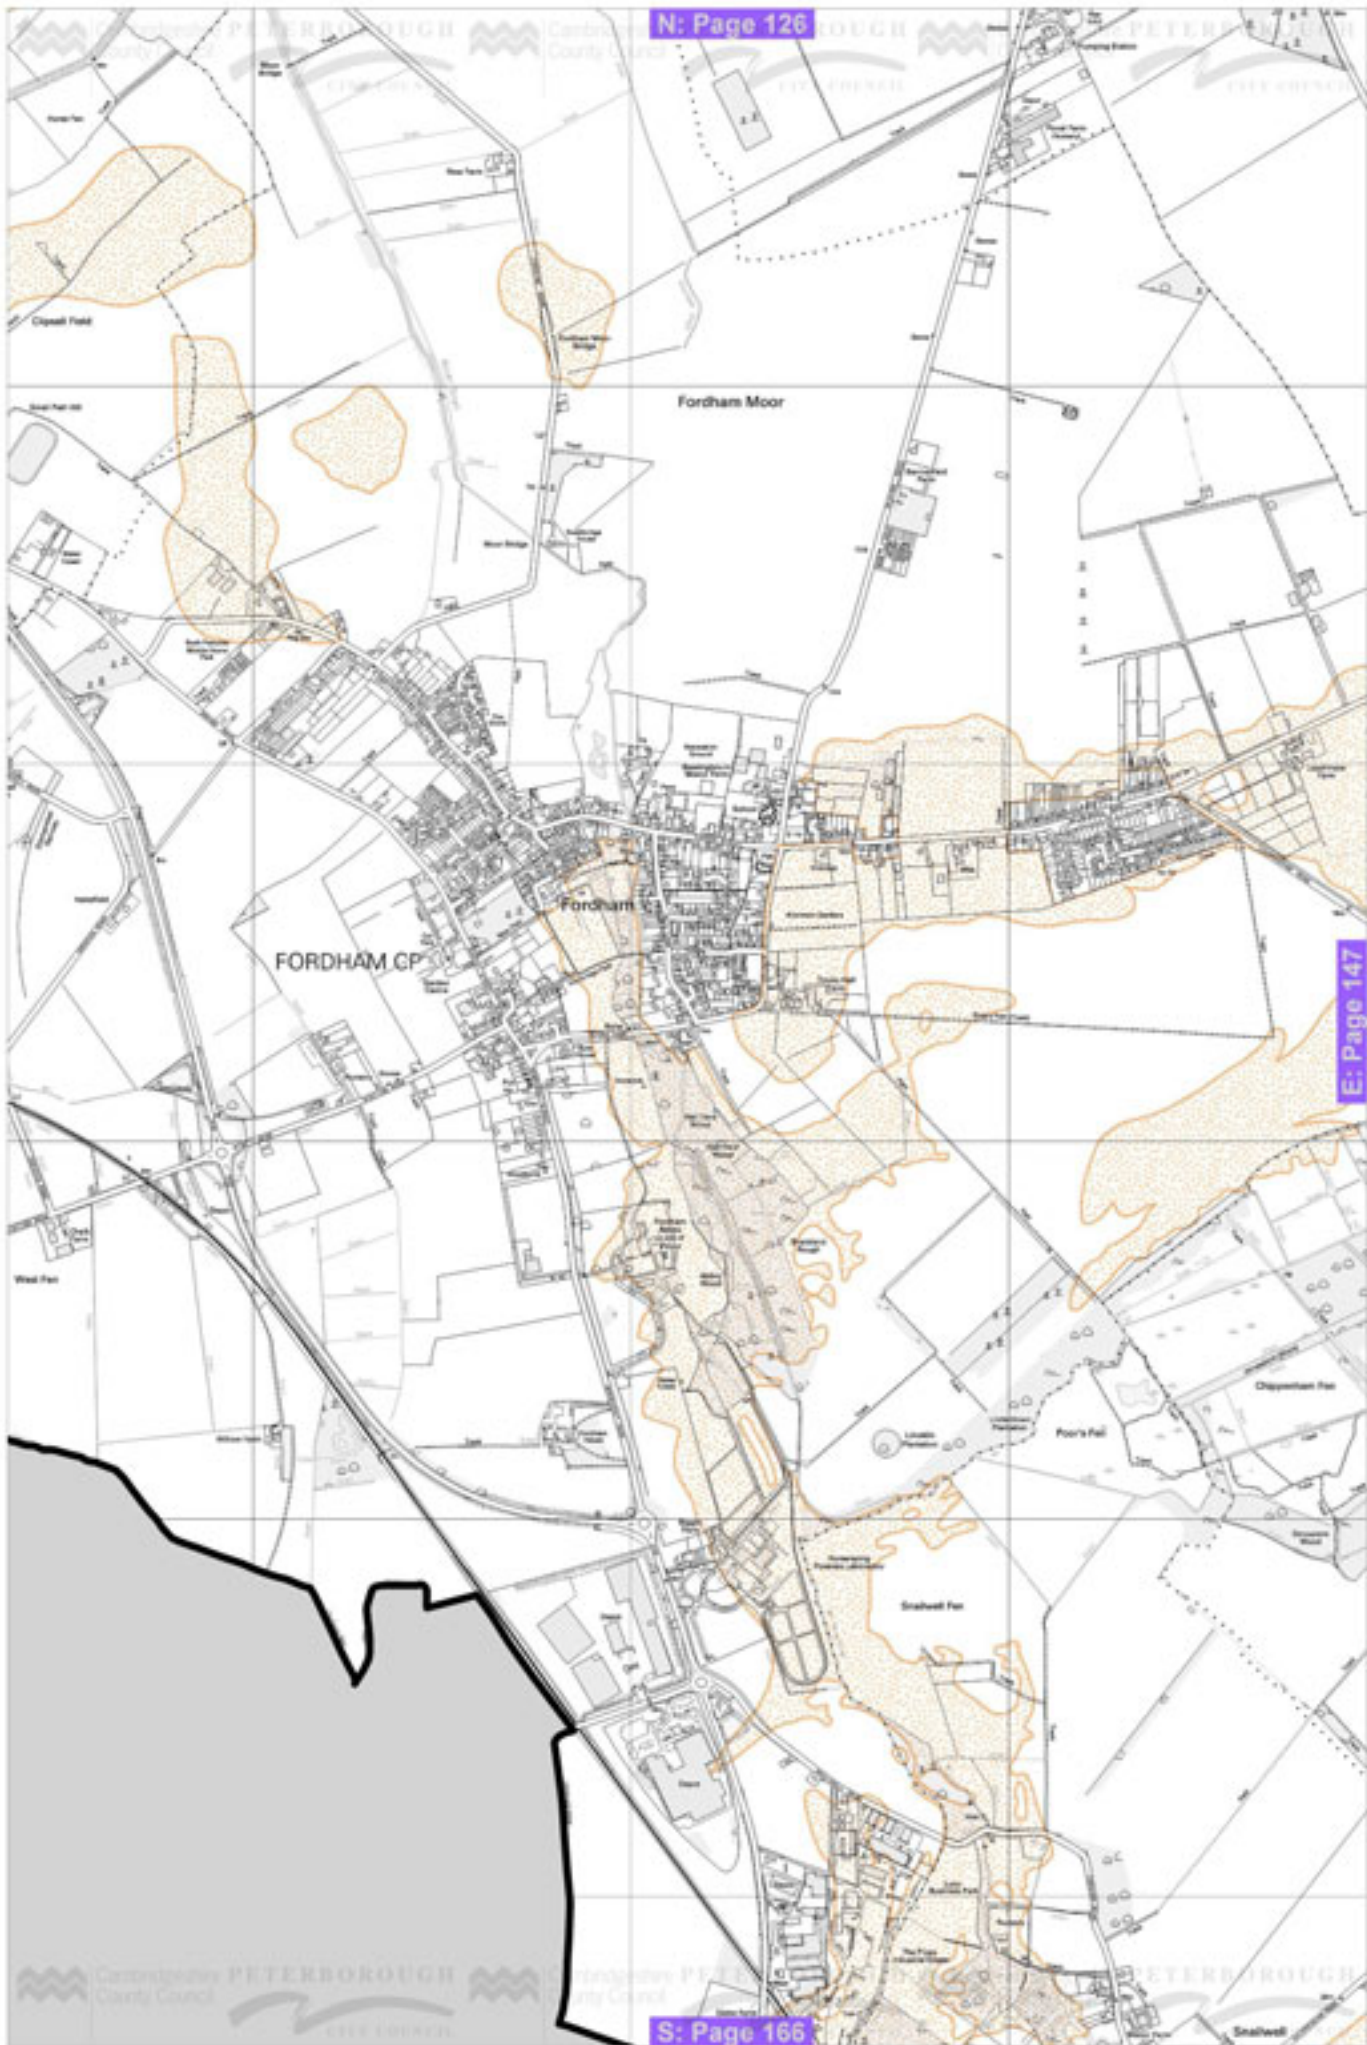

Scale 1:20,000

© Crown Copyright. All rights reserved. Licence 100023205 (2009).

Scale 1:20,000

© Crown Copyright. All rights reserved. Licence 100023205 (2009).

Scale 1:20,000

© Crown Copyright. All rights reserved. Licence 100023205 (2009).

Scale 1:20,000

© Crown Copyright. All rights reserved. Licence 100023205 (2009).

BOXWORTH CP

SWAVESEY CP

LOLWORTH CP

Knapwell

Scale 1:20,000

© Crown Copyright. All rights reserved. Licence 100023205 (2009).

Scale 1:20,000

© Crown Copyright. All rights reserved. Licence 100023205 (2009).

W: Page 162

E: Page 163

HORNINGSEA CP

S: Page 180

Scale 1:20,000

© Crown Copyright. All rights reserved. Licence 100023205 (2009).