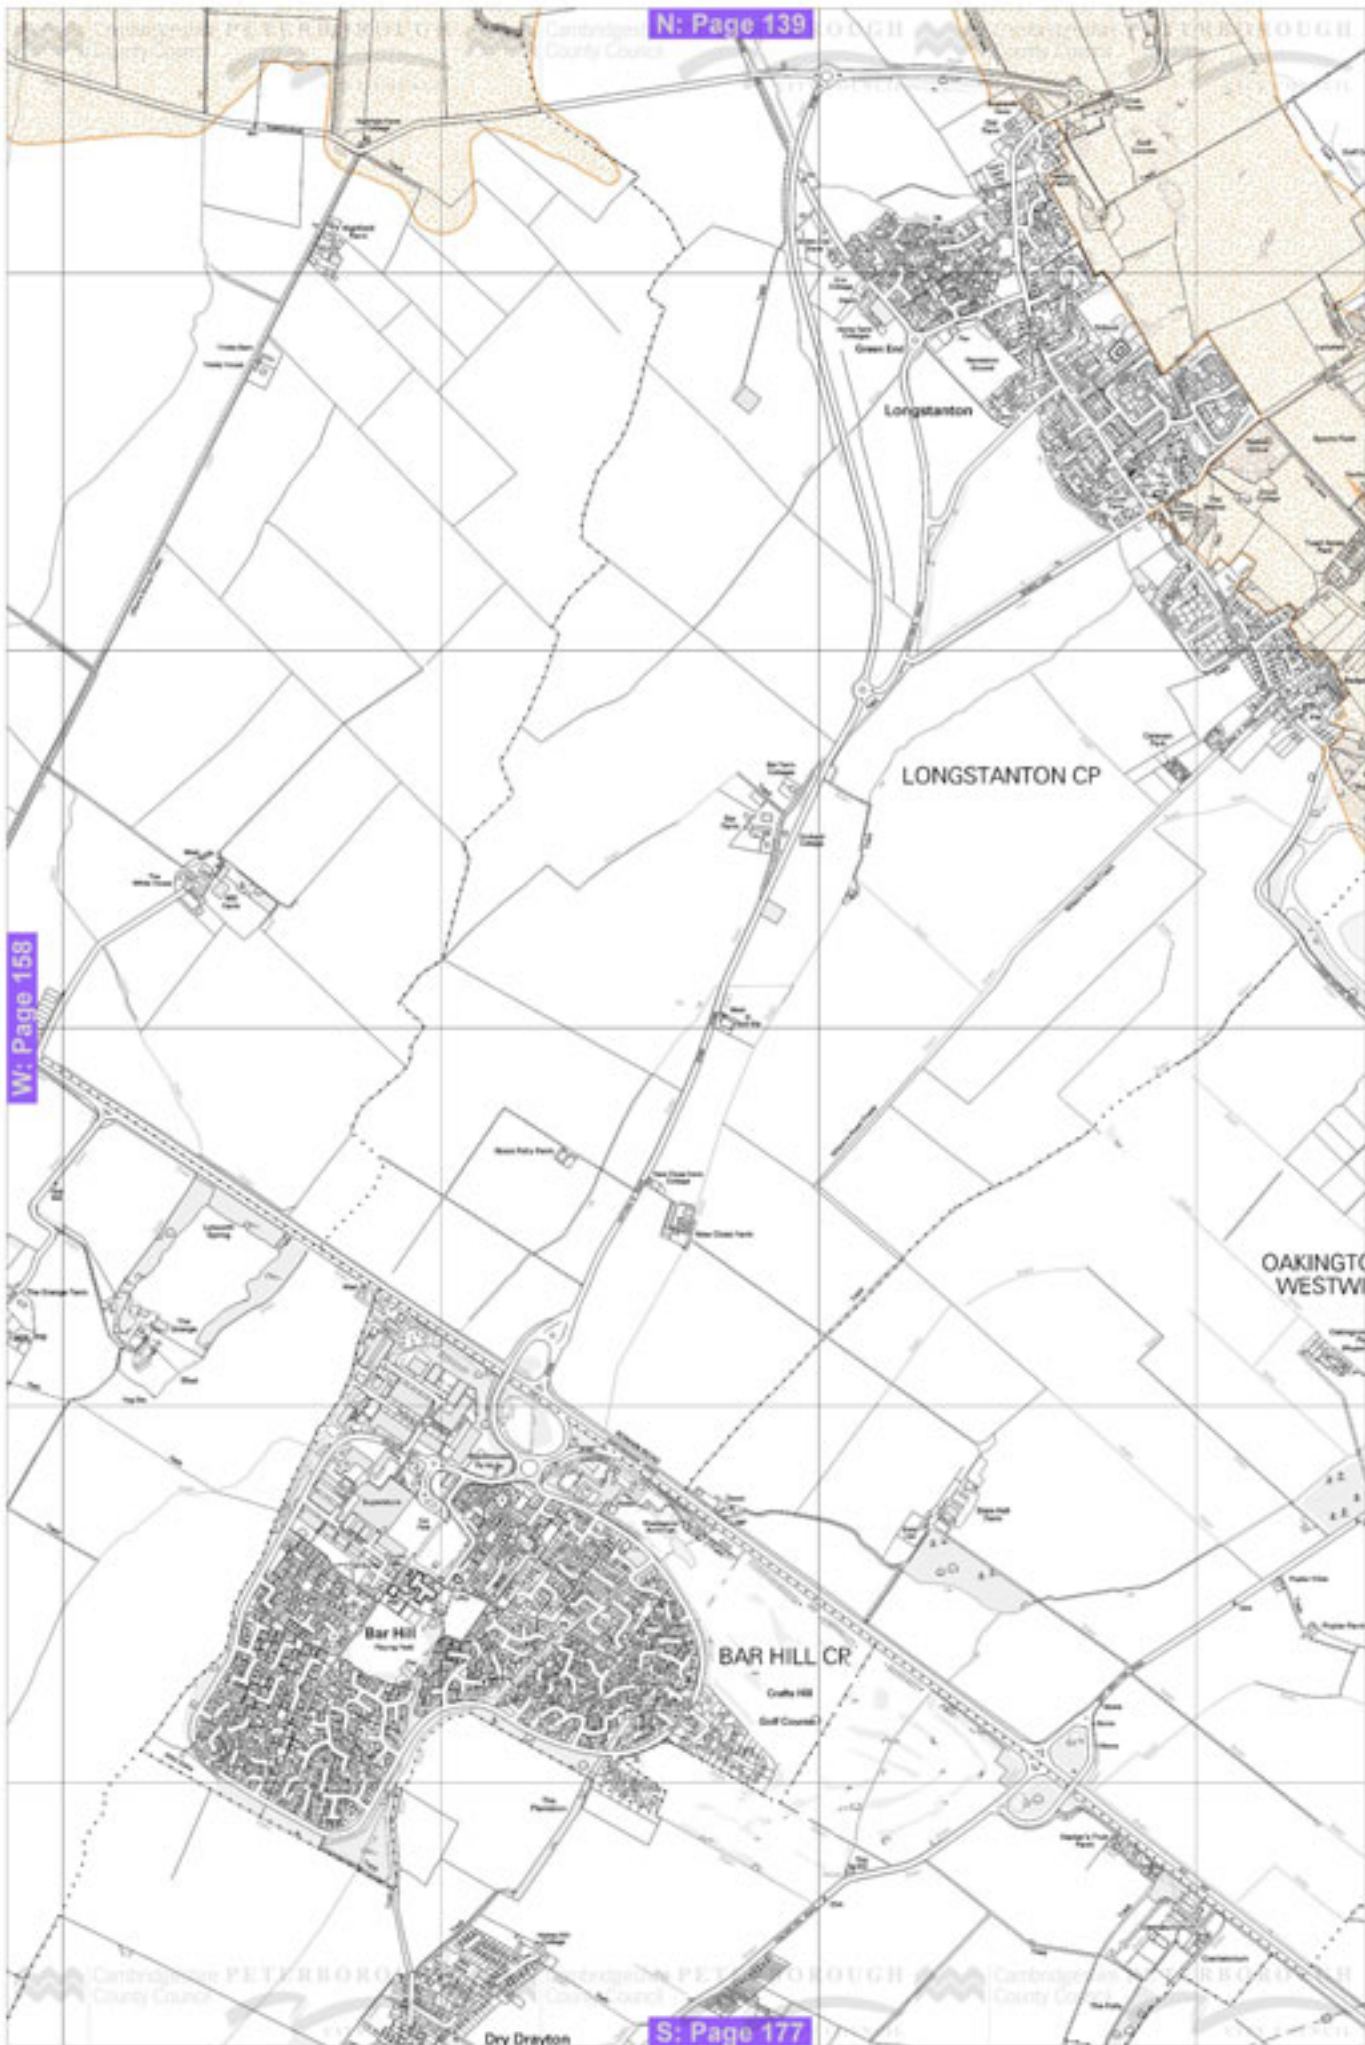

Scale 1:20,000

© Crown Copyright. All rights reserved. Licence 100023205 (2009).

BOXWORTH CP

SWAVESEY CP

LOLWORTH CP

Knapwell

Scale 1:20,000

© Crown Copyright. All rights reserved. Licence 100023205 (2009).

Scale 1:20,000

© Crown Copyright. All rights reserved. Licence 100023205 (2009).

W: Page 162

E: Page 163

HORNINGSEA CP

S: Page 180

Scale 1:20,000

© Crown Copyright. All rights reserved. Licence 100023205 (2009).