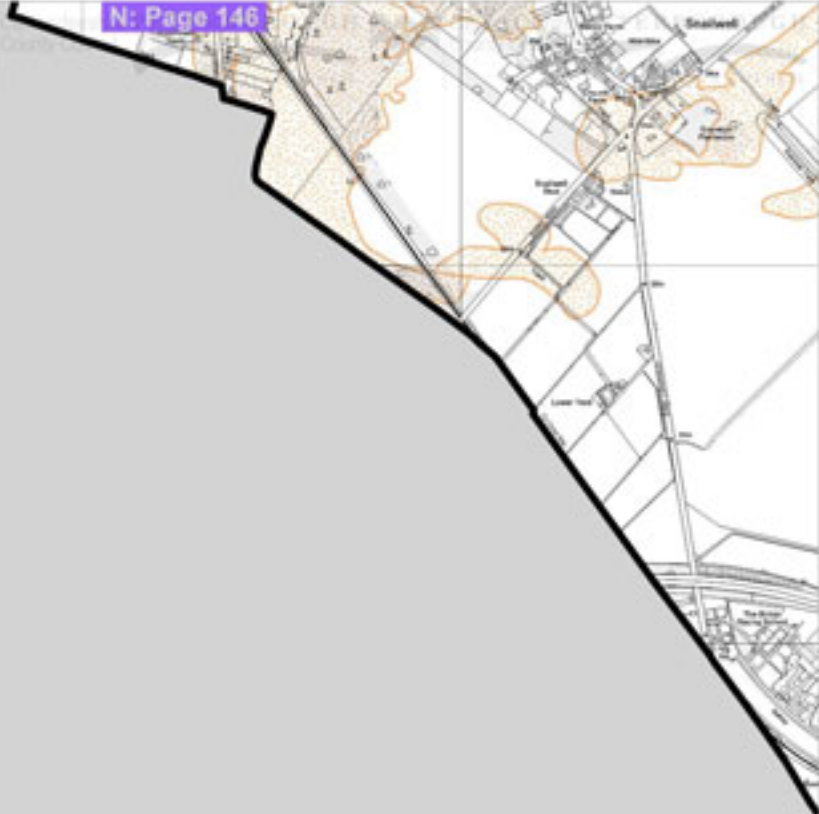

Scale 1:20,000

© Crown Copyright. All rights reserved. Licence 100023205 (2009).