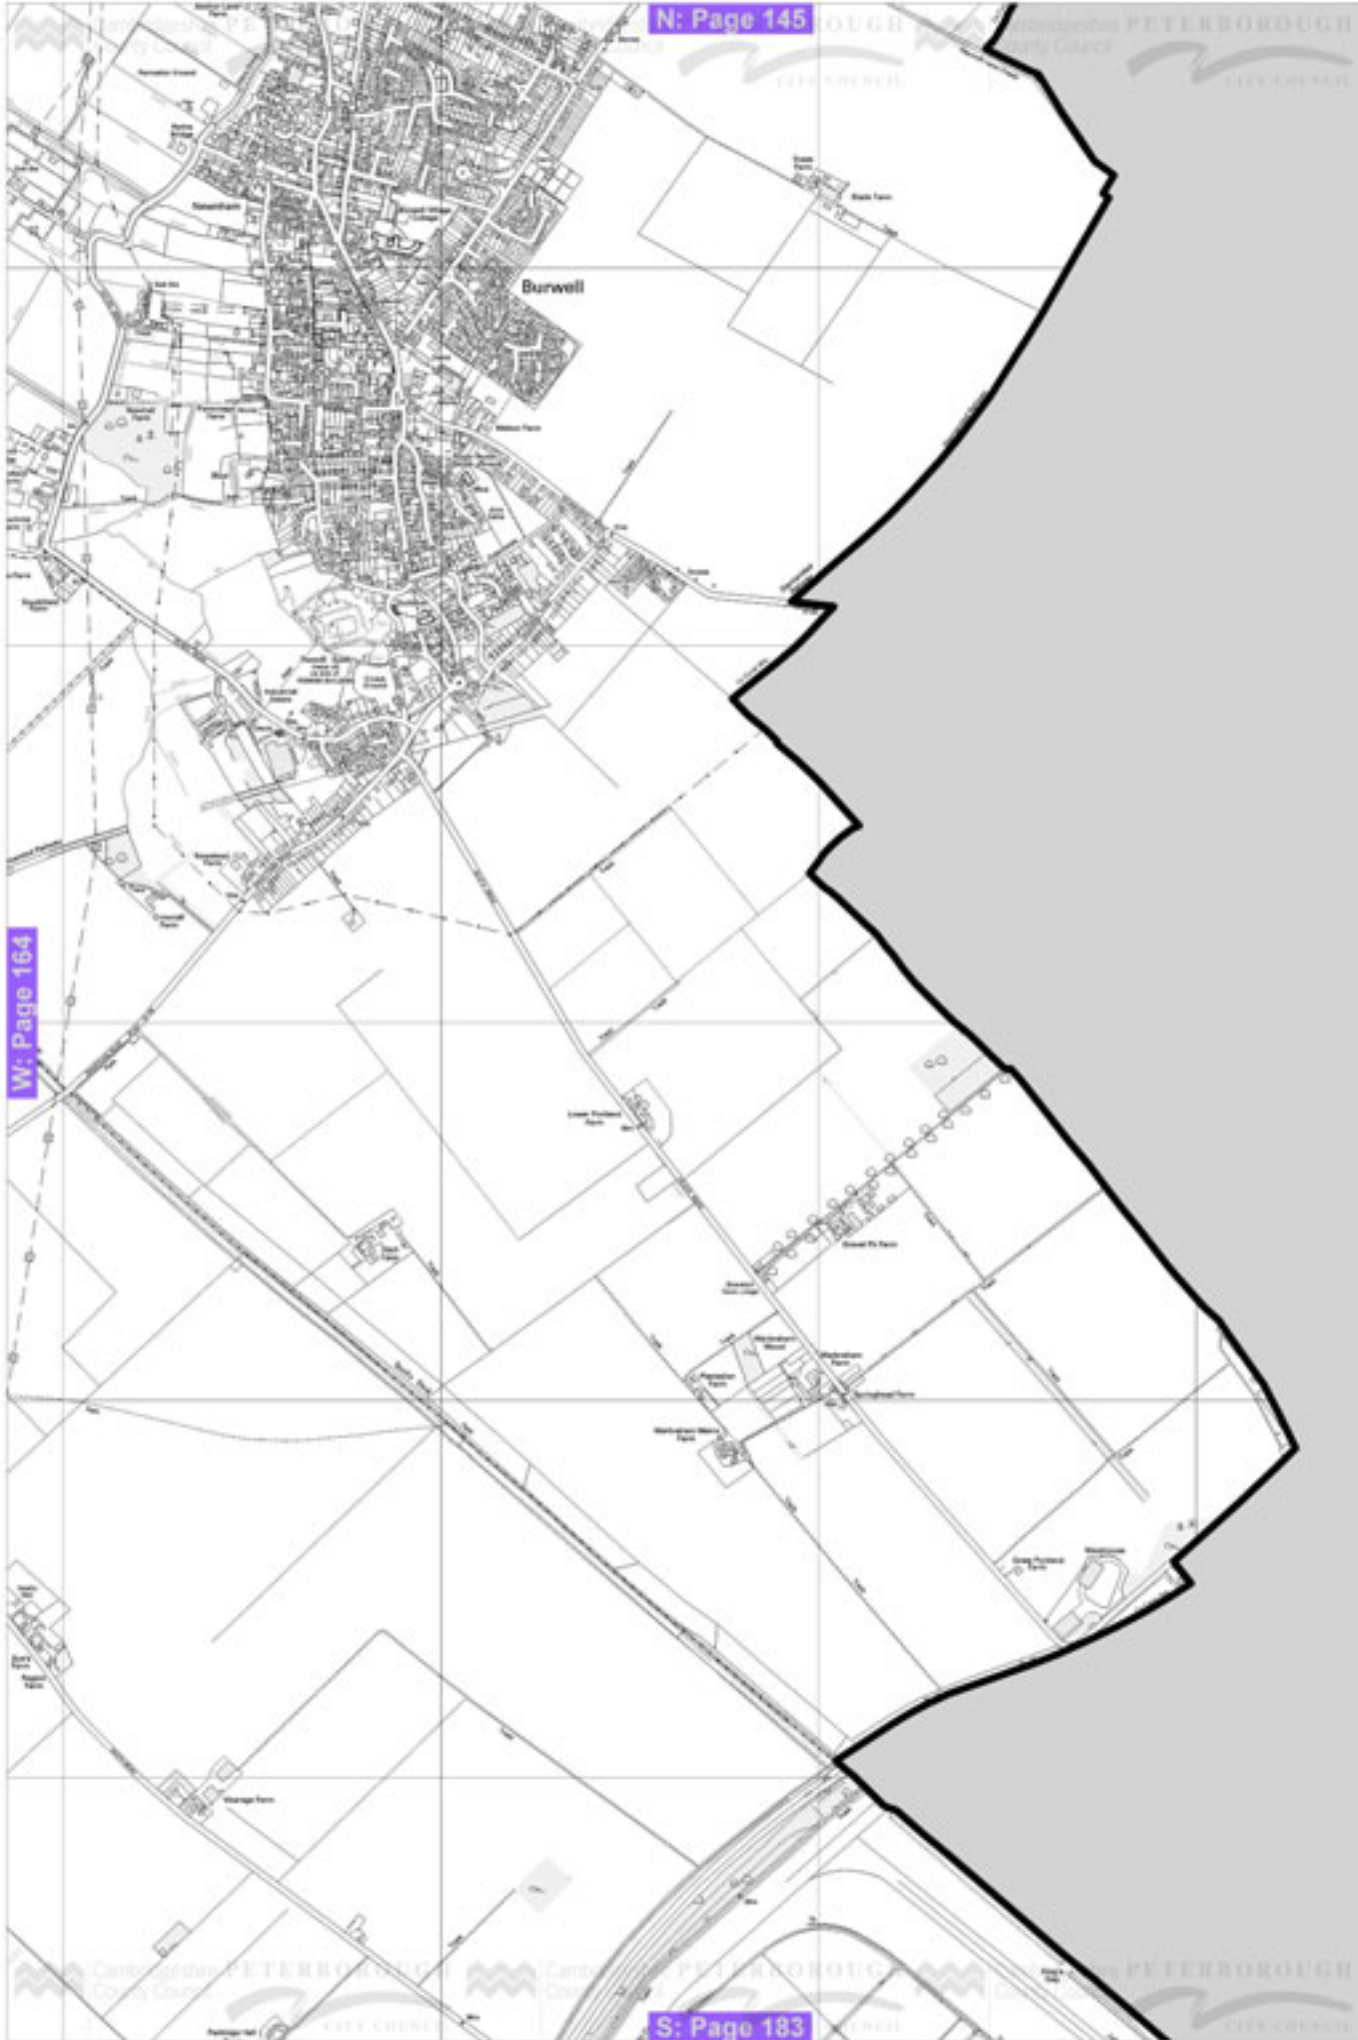

Scale 1:20,000

© Crown Copyright. All rights reserved. Licence 100023205 (2009).

BOXWORTH CP

SWAVESEY CP

LOLWORTH CP

Knapwell

Scale 1:20,000

© Crown Copyright. All rights reserved. Licence 100023205 (2009).

Scale 1:20,000

© Crown Copyright. All rights reserved. Licence 100023205 (2009).

W: Page 162

E: Page 163

HORNINGSEA CP

S: Page 180

Scale 1:20,000

© Crown Copyright. All rights reserved. Licence 100023205 (2009).

Scale 1:20,000

© Crown Copyright. All rights reserved. Licence 100023205 (2009).

Scale 1:20,000

© Crown Copyright. All rights reserved. Licence 100023205 (2009).

N: Page 148

S: Page 186

Scale 1:20,000

© Crown Copyright. All rights reserved. Licence 100023205 (2009).

Scale 1:20,000

© Crown Copyright. All rights reserved. Licence 100023205 (2009).

Scale 1:20,000

© Crown Copyright. All rights reserved. Licence 100023205 (2009).

Scale 1:20,000

© Crown Copyright. All rights reserved. Licence 100023205 (2009).