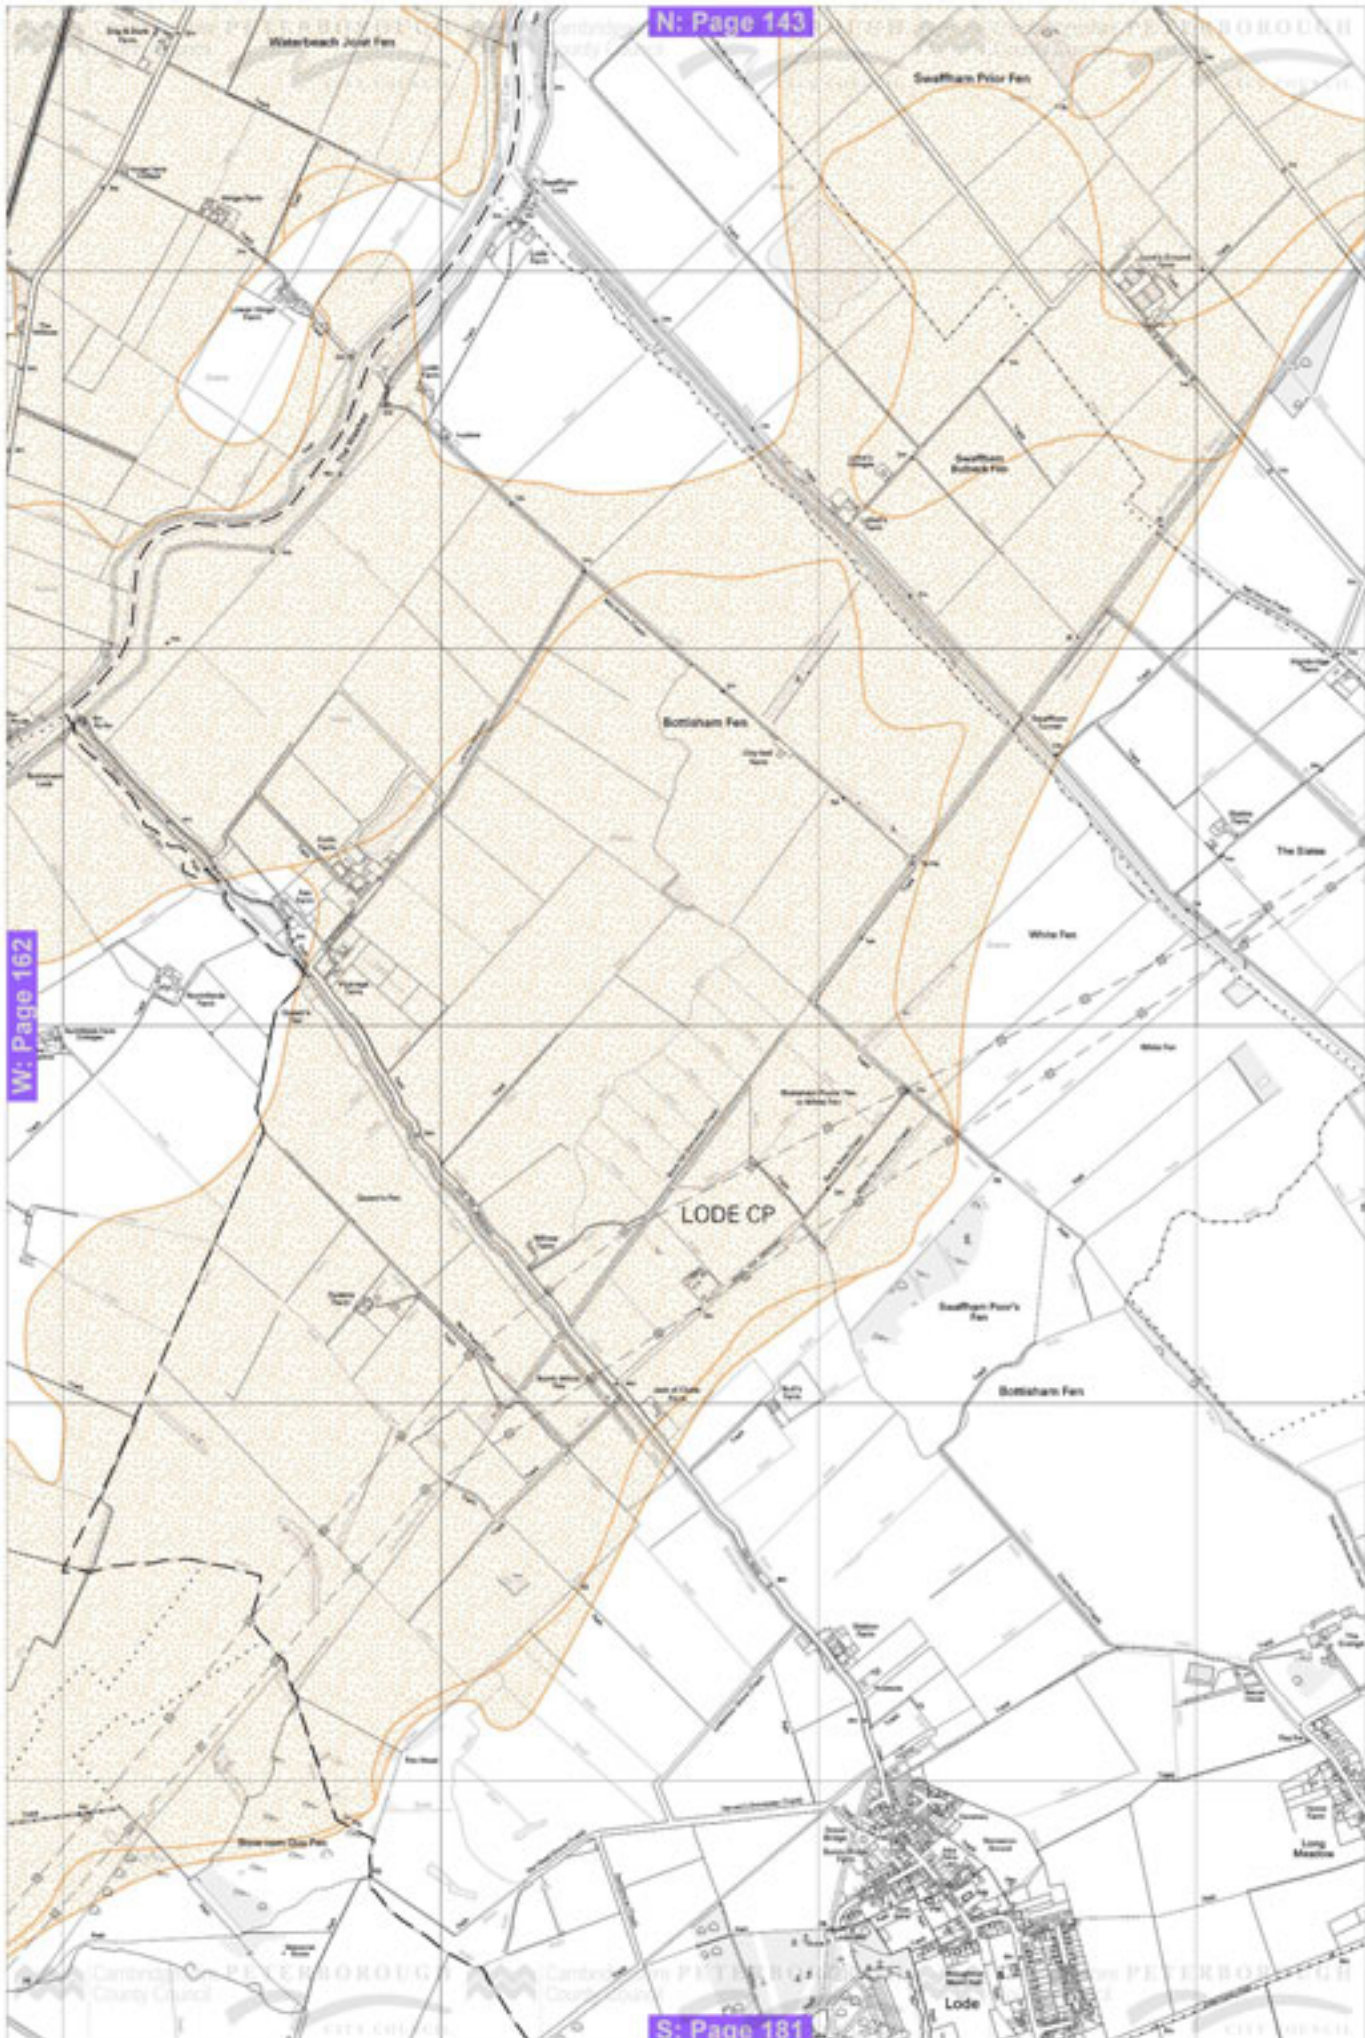

Scale 1:20,000

© Crown Copyright. All rights reserved. Licence 100023205 (2009).

W: Page 162

E: Page 163

HORNINGSEA CP

S: Page 180

Scale 1:20,000

© Crown Copyright. All rights reserved. Licence 100023205 (2009).

Scale 1:20,000

© Crown Copyright. All rights reserved. Licence 100023205 (2009).

Scale 1:20,000

© Crown Copyright. All rights reserved. Licence 100023205 (2009).

N: Page 148

S: Page 186

Scale 1:20,000

© Crown Copyright. All rights reserved. Licence 100023205 (2009).