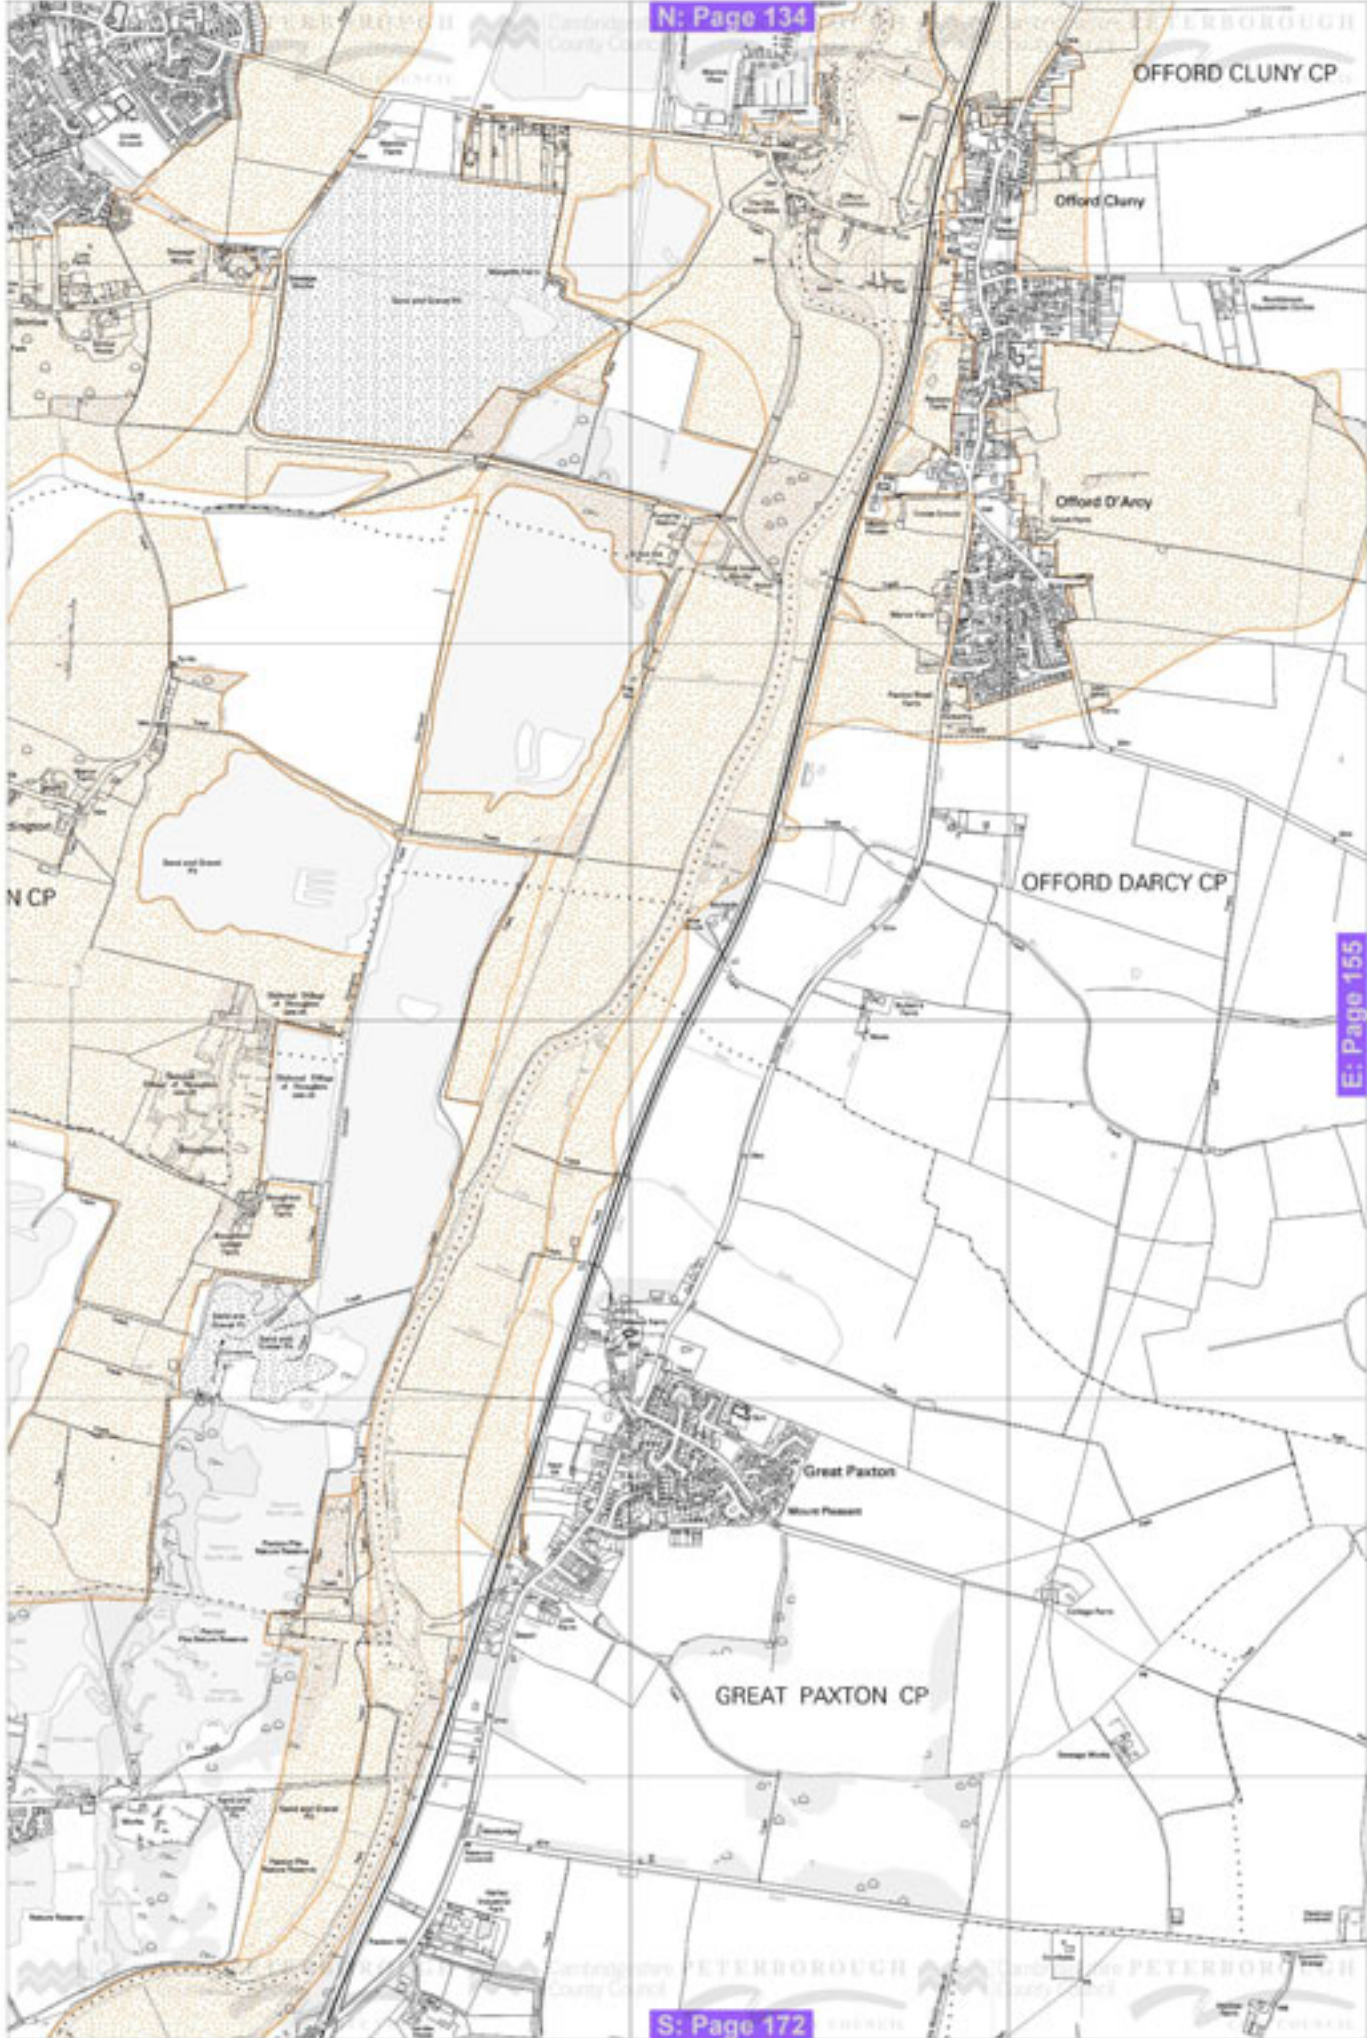

Offford Cluny

Offford D'Arcy

OFFFORD DARCY CP

N CP

Great Paxton

GREAT PAXTON CP

Scale 1:20,000

© Crown Copyright. All rights reserved. Licence 100023205 (2009).