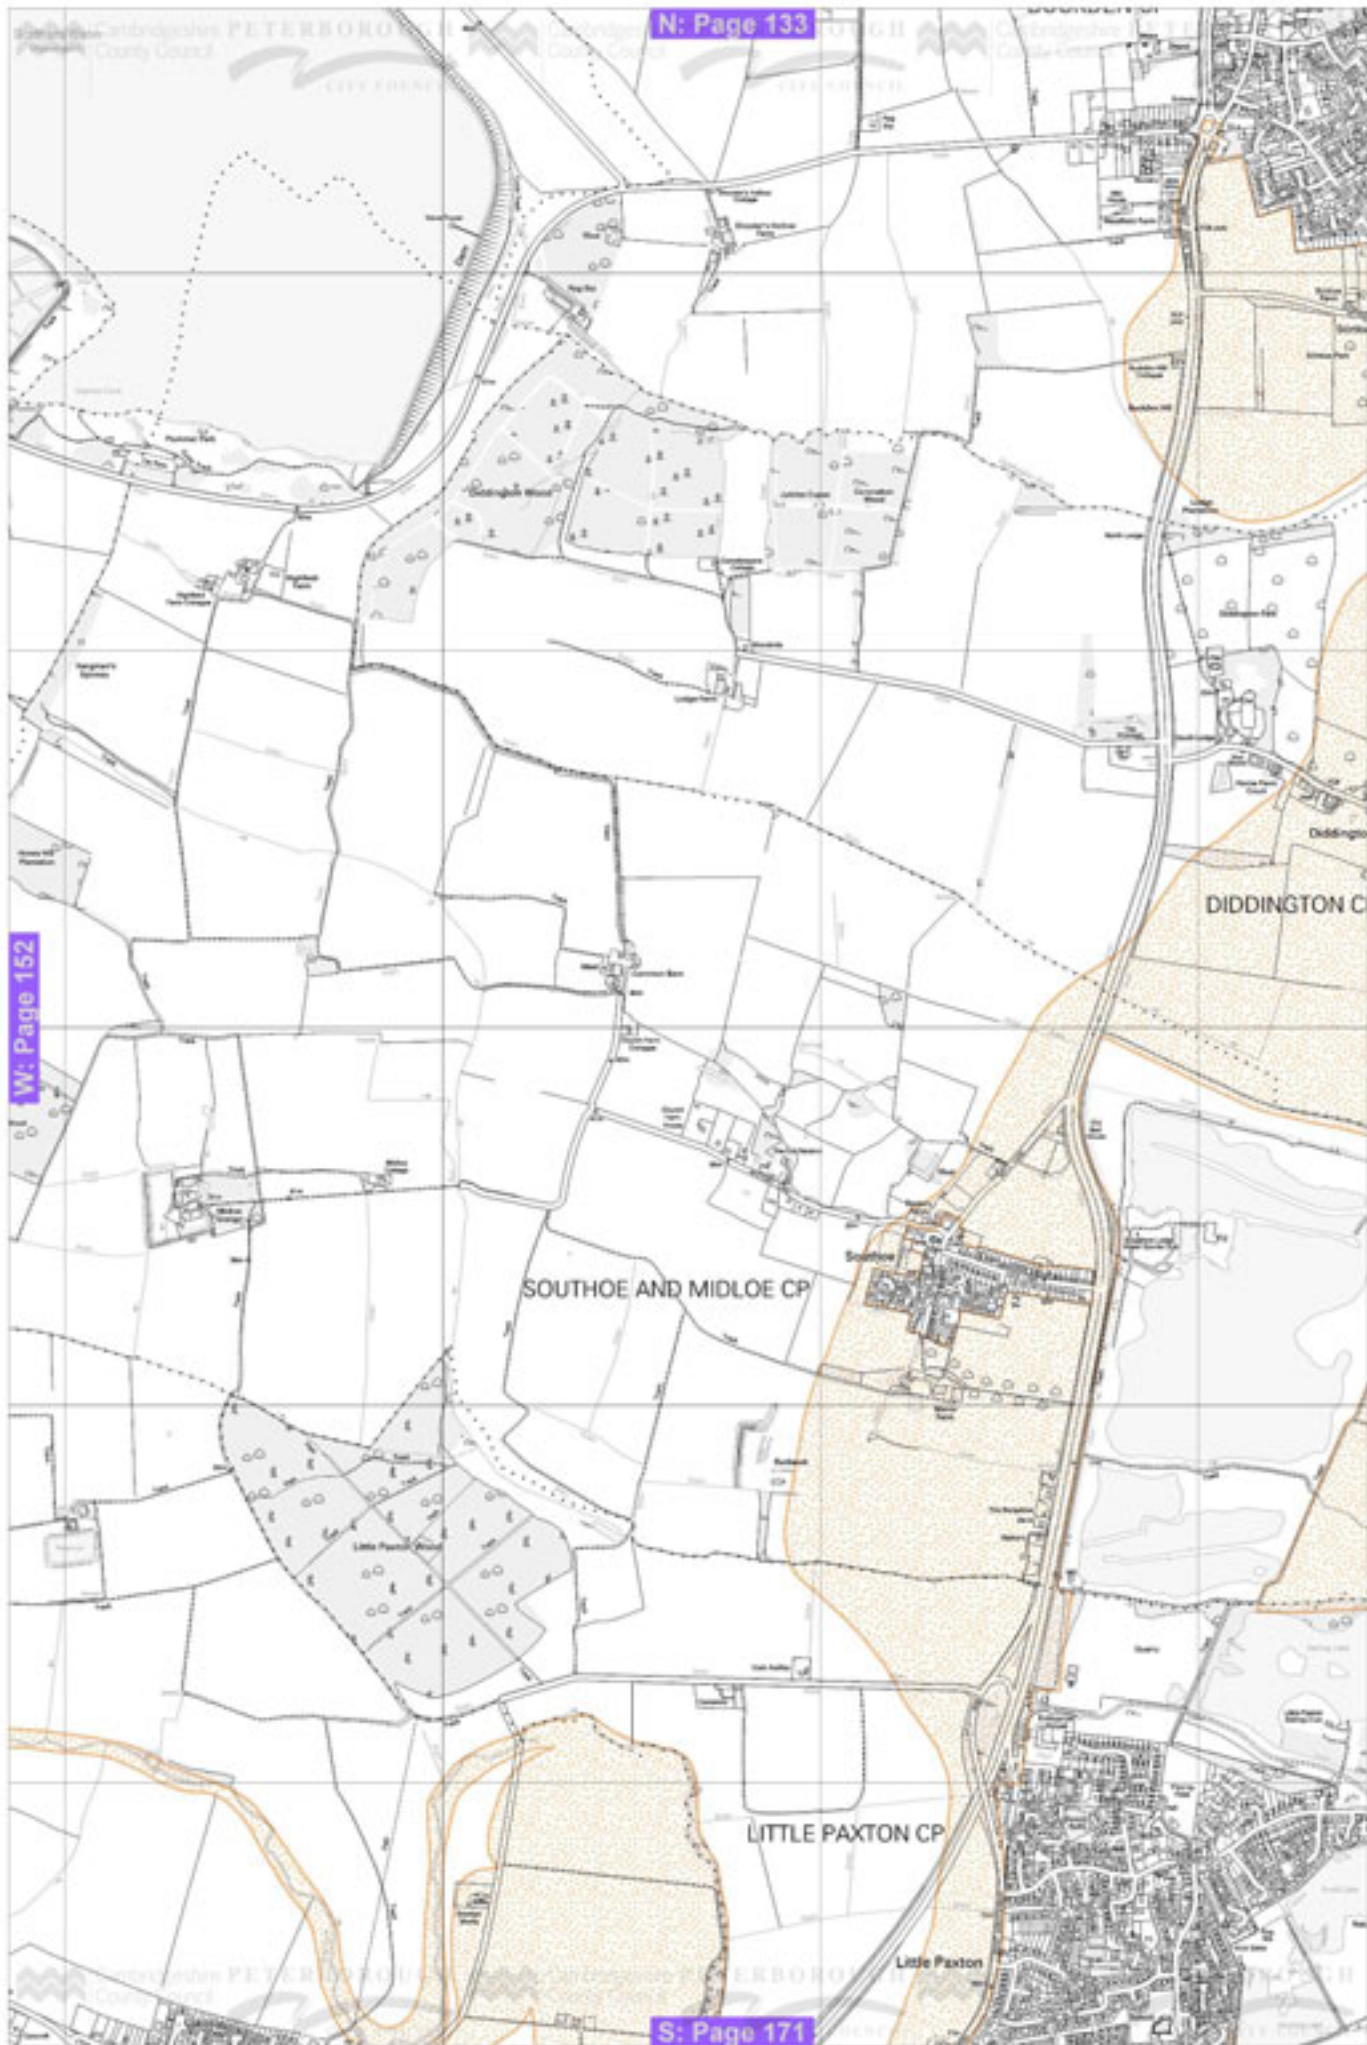

Scale 1:20,000

© Crown Copyright. All rights reserved. Licence 100023205 (2009).

Scale 1:20,000

© Crown Copyright. All rights reserved. Licence 100023205 (2009).

Scale 1:20,000

© Crown Copyright. All rights reserved. Licence 100023205 (2009).

Scale 1:20,000

© Crown Copyright. All rights reserved. Licence 100023205 (2009).

BOXWORTH CP

SWAVESEY CP

LOLWORTH CP

Knapwell

Scale 1:20,000

© Crown Copyright. All rights reserved. Licence 100023205 (2009).