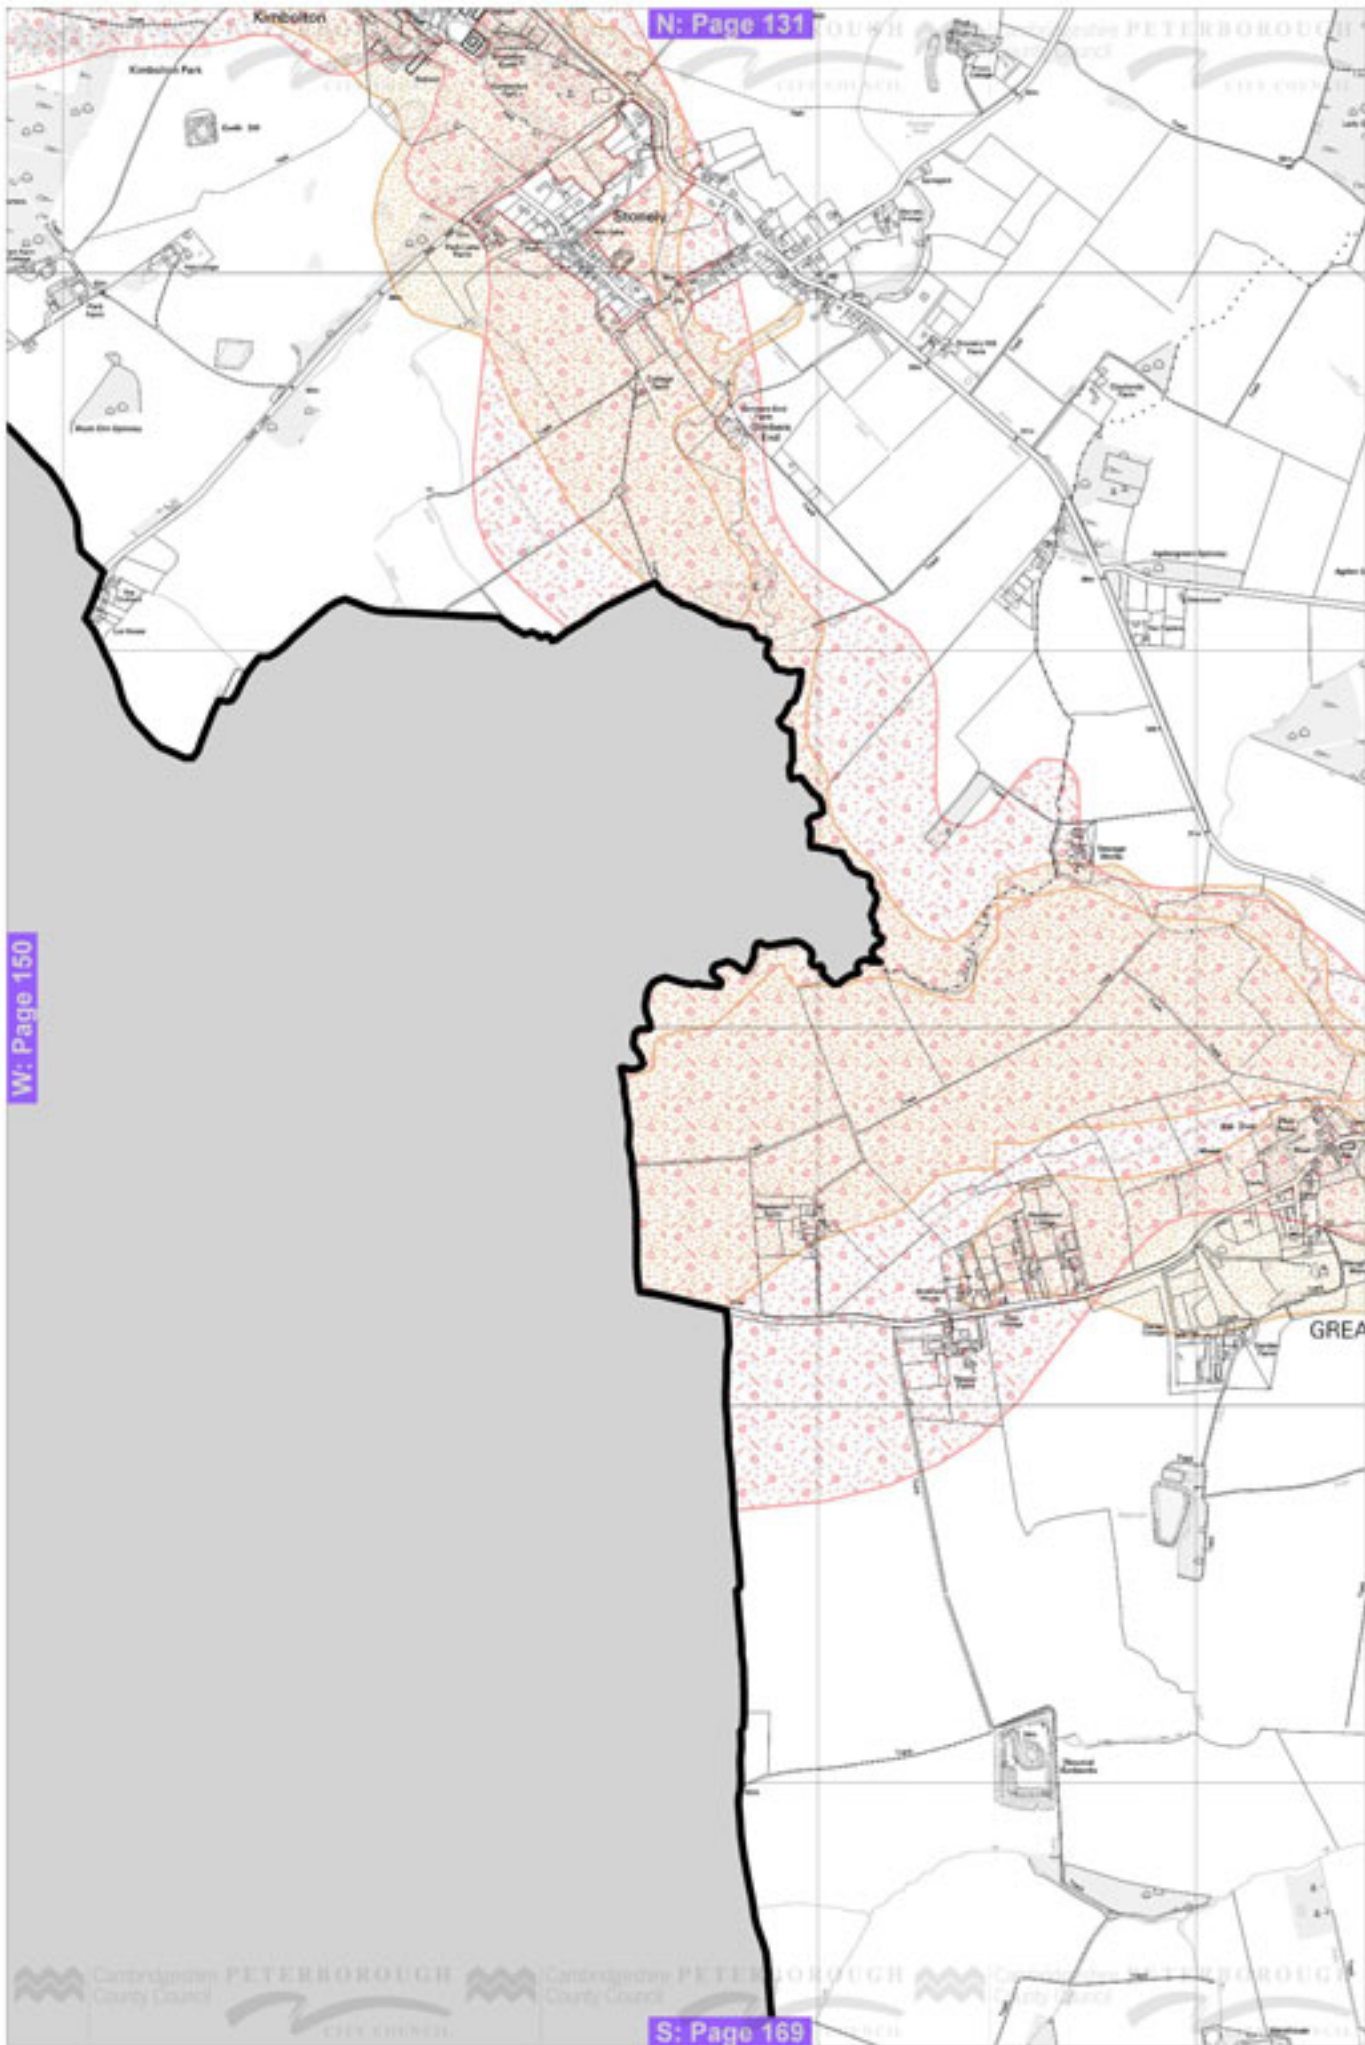

Scale 1:20,000

© Crown Copyright. All rights reserved. Licence 100023205 (2009).

Scale 1:20,000

© Crown Copyright. All rights reserved. Licence 100023205 (2009).

Scale 1:20,000

© Crown Copyright. All rights reserved. Licence 100023205 (2009).

Scale 1:20,000

© Crown Copyright. All rights reserved. Licence 100023205 (2009).

BOXWORTH CP

SWAVESEY CP

LOLWORTH CP

Knapwell

Scale 1:20,000

© Crown Copyright. All rights reserved. Licence 100023205 (2009).

Scale 1:20,000

© Crown Copyright. All rights reserved. Licence 100023205 (2009).

W: Page 162

E: Page 163

HORNINGSEA CP

S: Page 180

Scale 1:20,000

© Crown Copyright. All rights reserved. Licence 100023205 (2009).