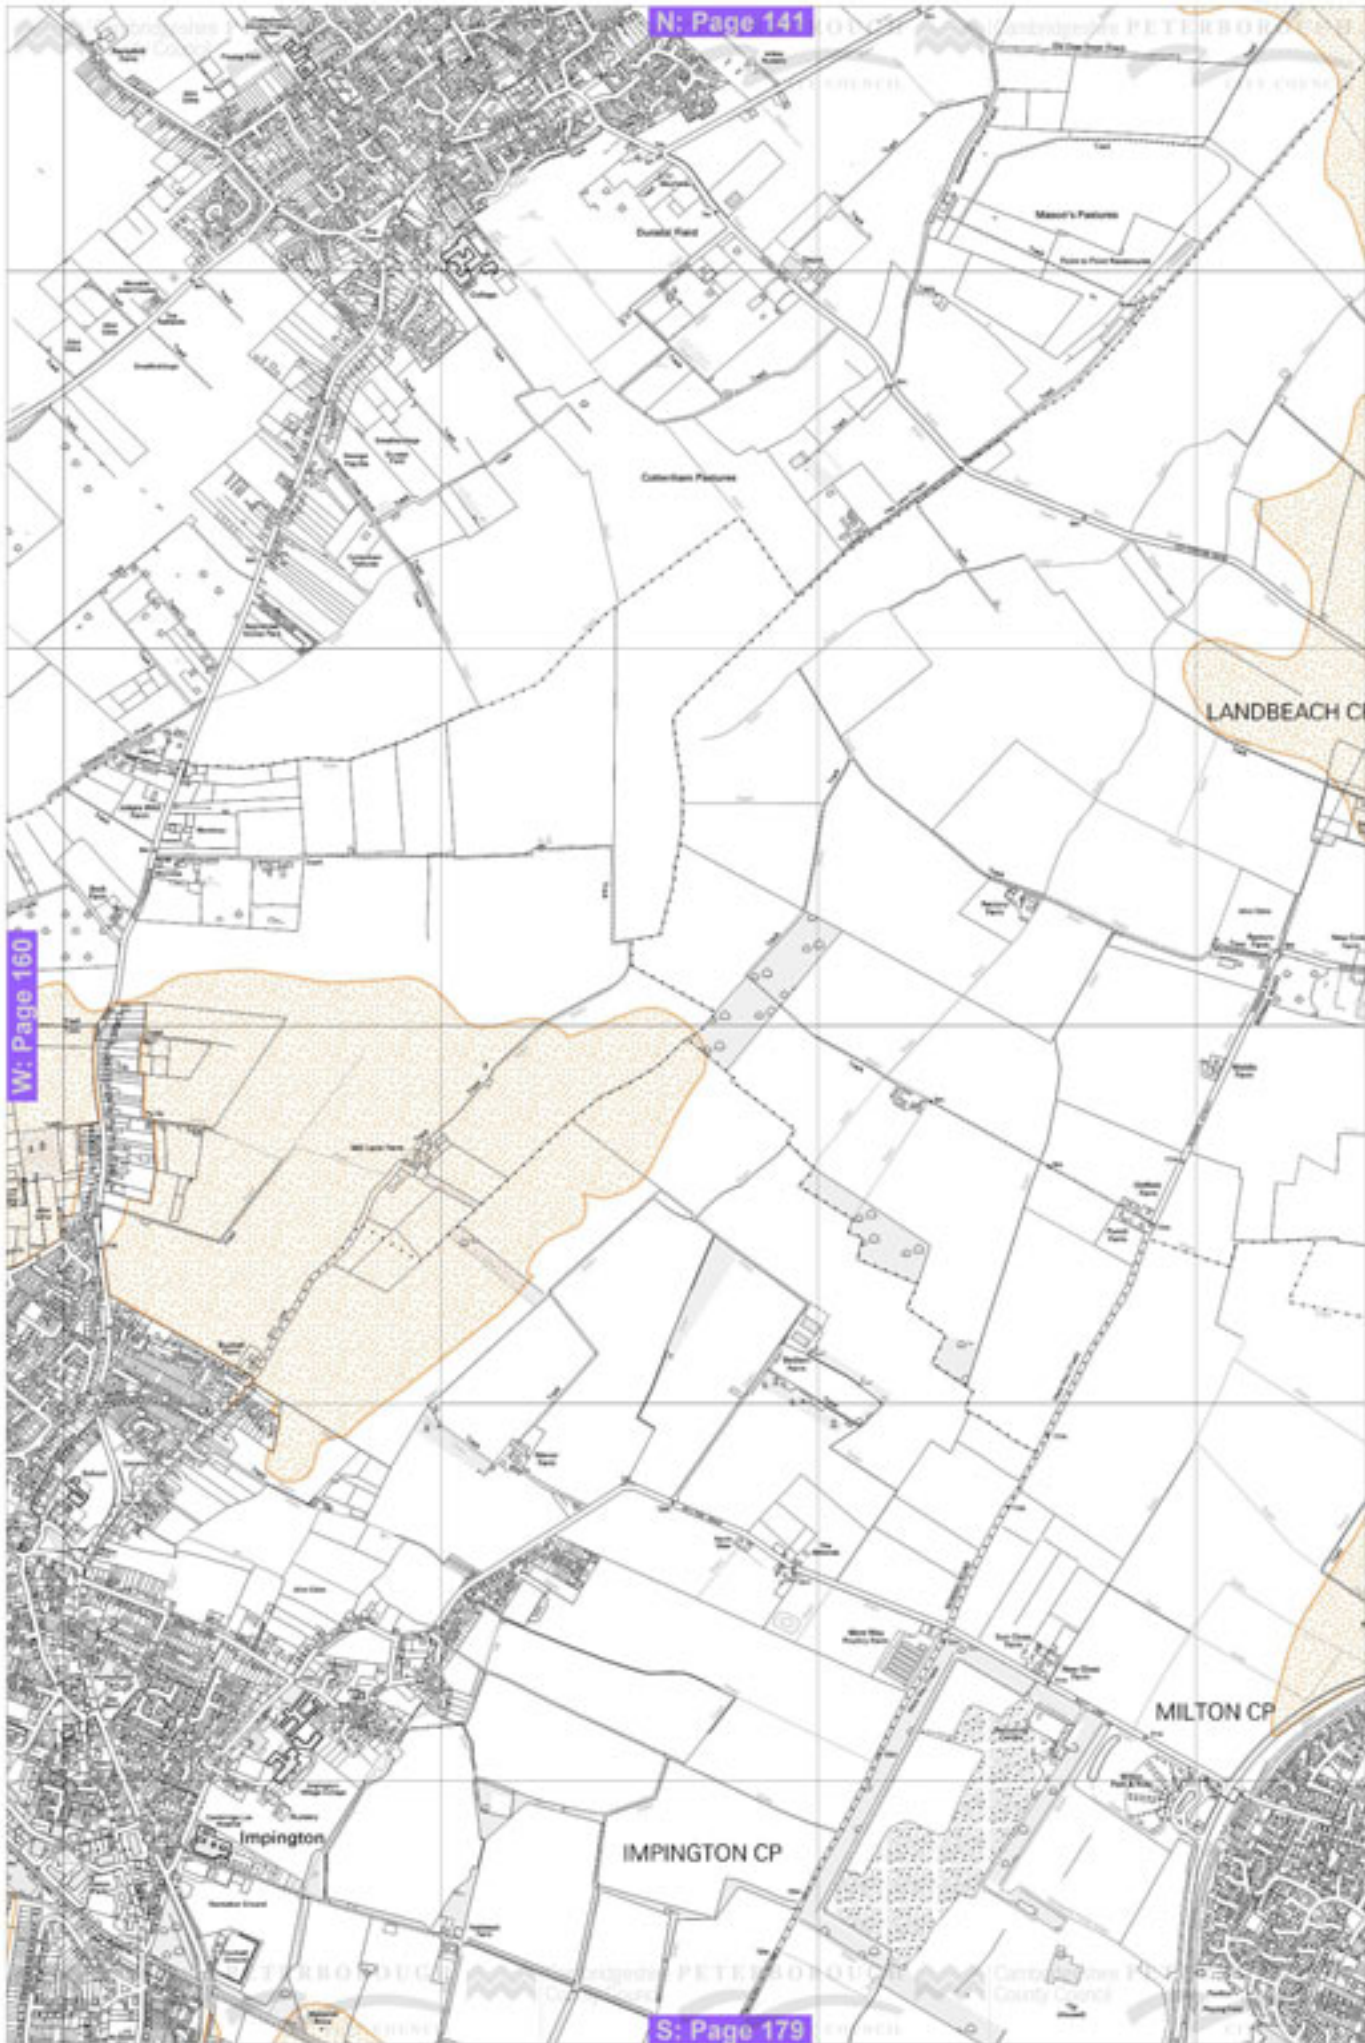

Scale 1:20,000

© Crown Copyright. All rights reserved. Licence 100023205 (2009).

Scale 1:20,000

© Crown Copyright. All rights reserved. Licence 100023205 (2009).

Scale 1:20,000

© Crown Copyright. All rights reserved. Licence 100023205 (2009).

Scale 1:20,000

© Crown Copyright. All rights reserved. Licence 100023205 (2009).

BOXWORTH CP

SWAVESEY CP

LOLWORTH CP

Knapwell

Scale 1:20,000

© Crown Copyright. All rights reserved. Licence 100023205 (2009).

Scale 1:20,000

© Crown Copyright. All rights reserved. Licence 100023205 (2009).

W: Page 162

E: Page 163

HORNINGSEA CP

S: Page 180

Scale 1:20,000

© Crown Copyright. All rights reserved. Licence 100023205 (2009).

Scale 1:20,000

© Crown Copyright. All rights reserved. Licence 100023205 (2009).

Scale 1:20,000

© Crown Copyright. All rights reserved. Licence 100023205 (2009).

N: Page 148

S: Page 186

Scale 1:20,000

© Crown Copyright. All rights reserved. Licence 100023205 (2009).