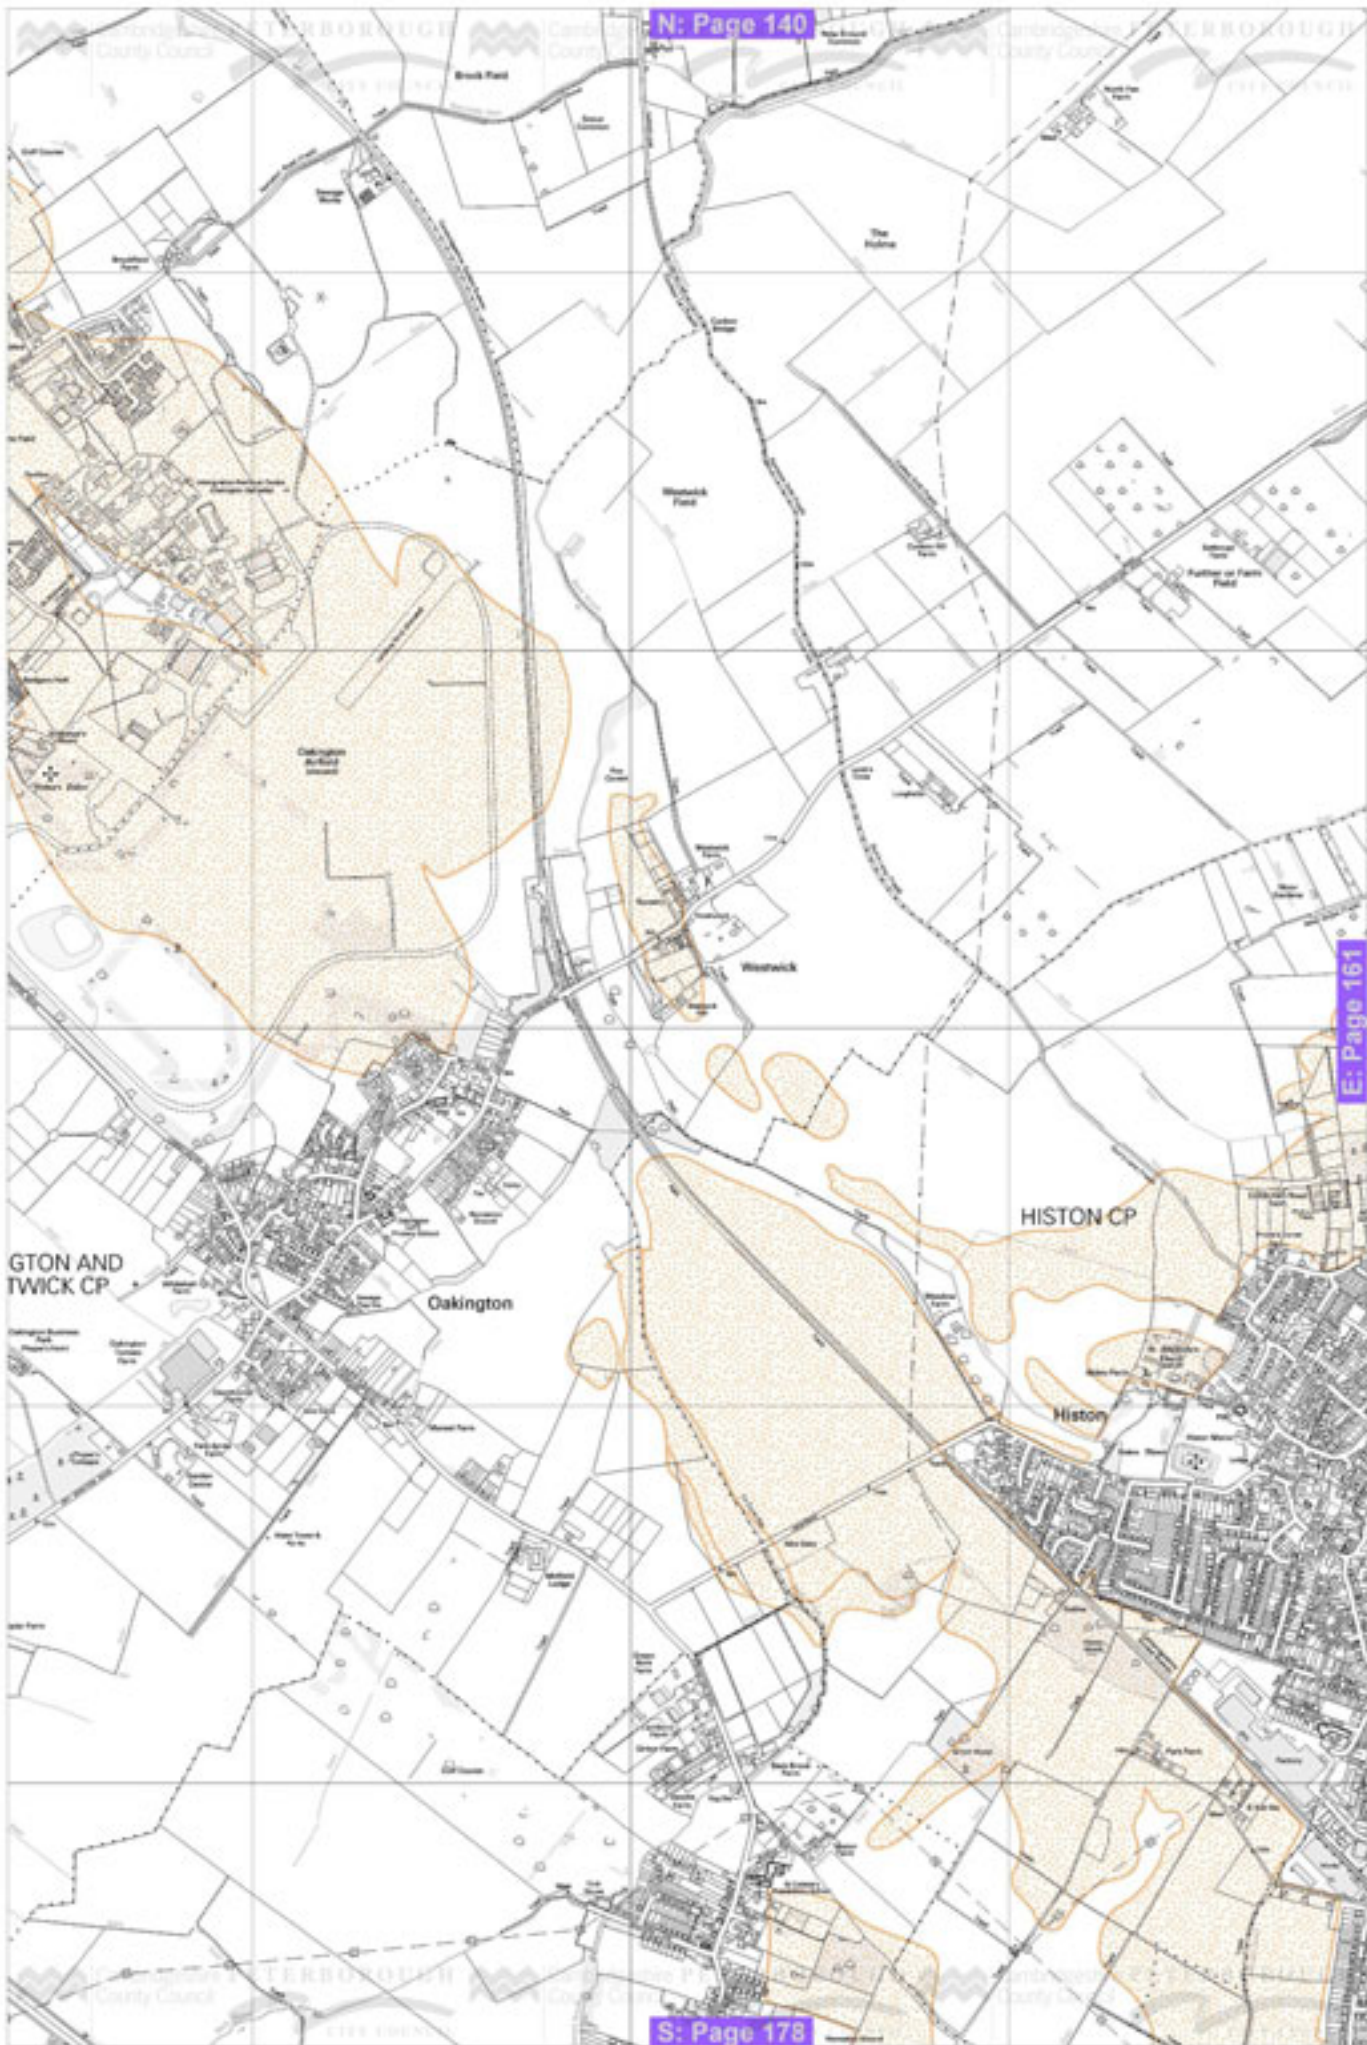

Scale 1:20,000

© Crown Copyright. All rights reserved. Licence 100023205 (2009).

Scale 1:20,000

© Crown Copyright. All rights reserved. Licence 100023205 (2009).

Scale 1:20,000

© Crown Copyright. All rights reserved. Licence 100023205 (2009).

Scale 1:20,000

© Crown Copyright. All rights reserved. Licence 100023205 (2009).

BOXWORTH CP

SWAVESEY CP

LOLWORTH CP

Knapwell

Scale 1:20,000

© Crown Copyright. All rights reserved. Licence 100023205 (2009).

Scale 1:20,000

© Crown Copyright. All rights reserved. Licence 100023205 (2009).

W: Page 162

E: Page 163

HORNINGSEA CP

S: Page 180

Scale 1:20,000

© Crown Copyright. All rights reserved. Licence 100023205 (2009).

Scale 1:20,000

© Crown Copyright. All rights reserved. Licence 100023205 (2009).

Scale 1:20,000

© Crown Copyright. All rights reserved. Licence 100023205 (2009).

N: Page 148

S: Page 186

Scale 1:20,000

© Crown Copyright. All rights reserved. Licence 100023205 (2009).