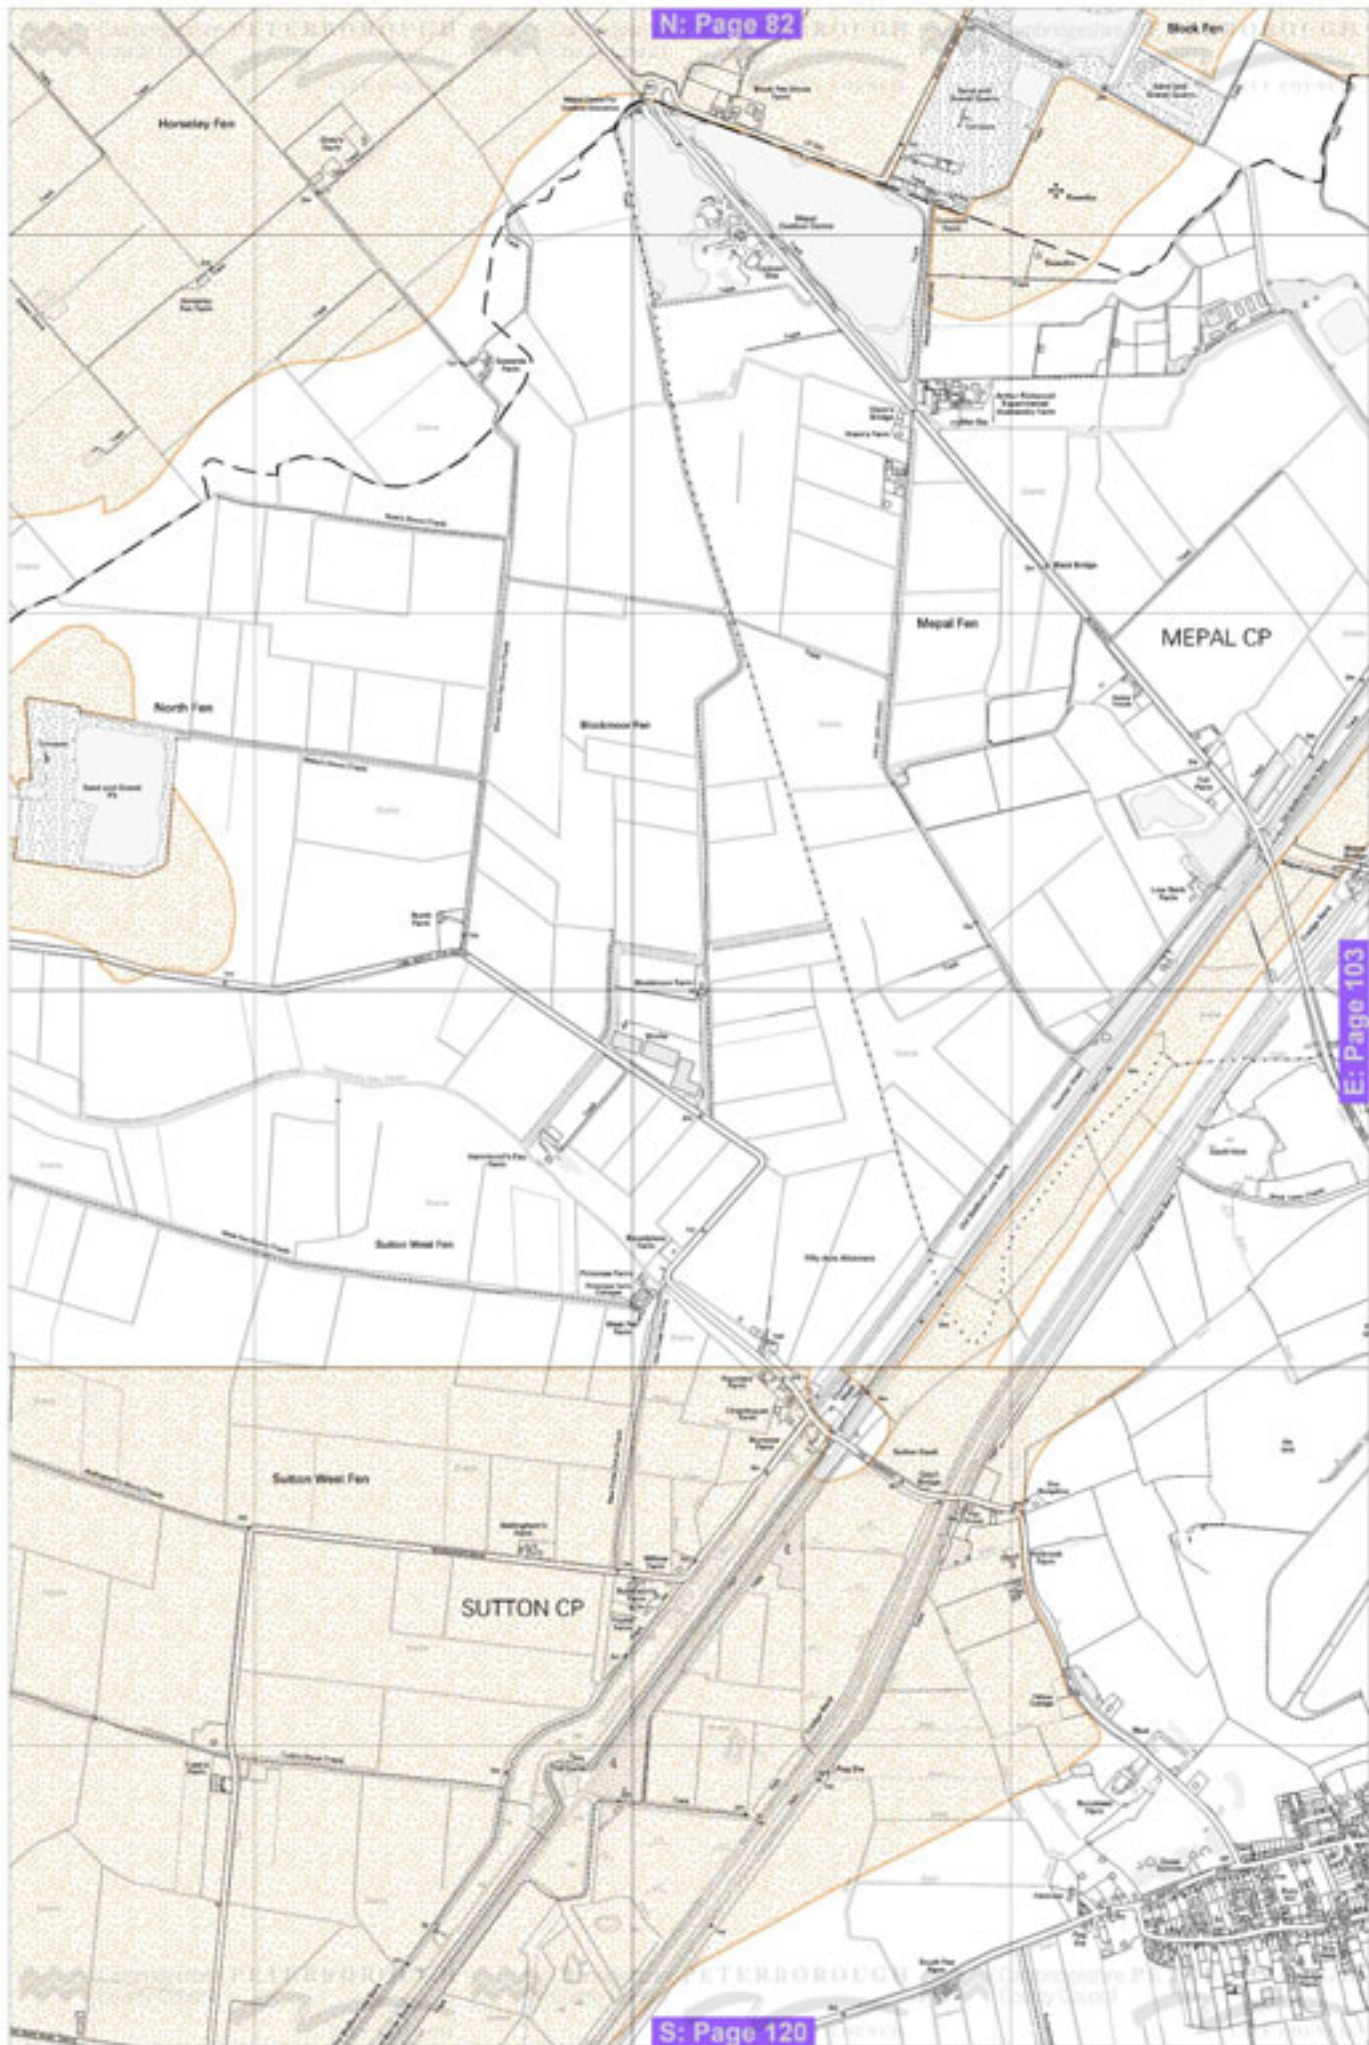

Scale 1:20,000

© Crown Copyright. All rights reserved. Licence 100023205 (2009).

Scale 1:20,000

© Crown Copyright. All rights reserved. Licence 100023205 (2009).

ELY

Scale 1:20,000

© Crown Copyright. All rights reserved. Licence 100023205 (2009).