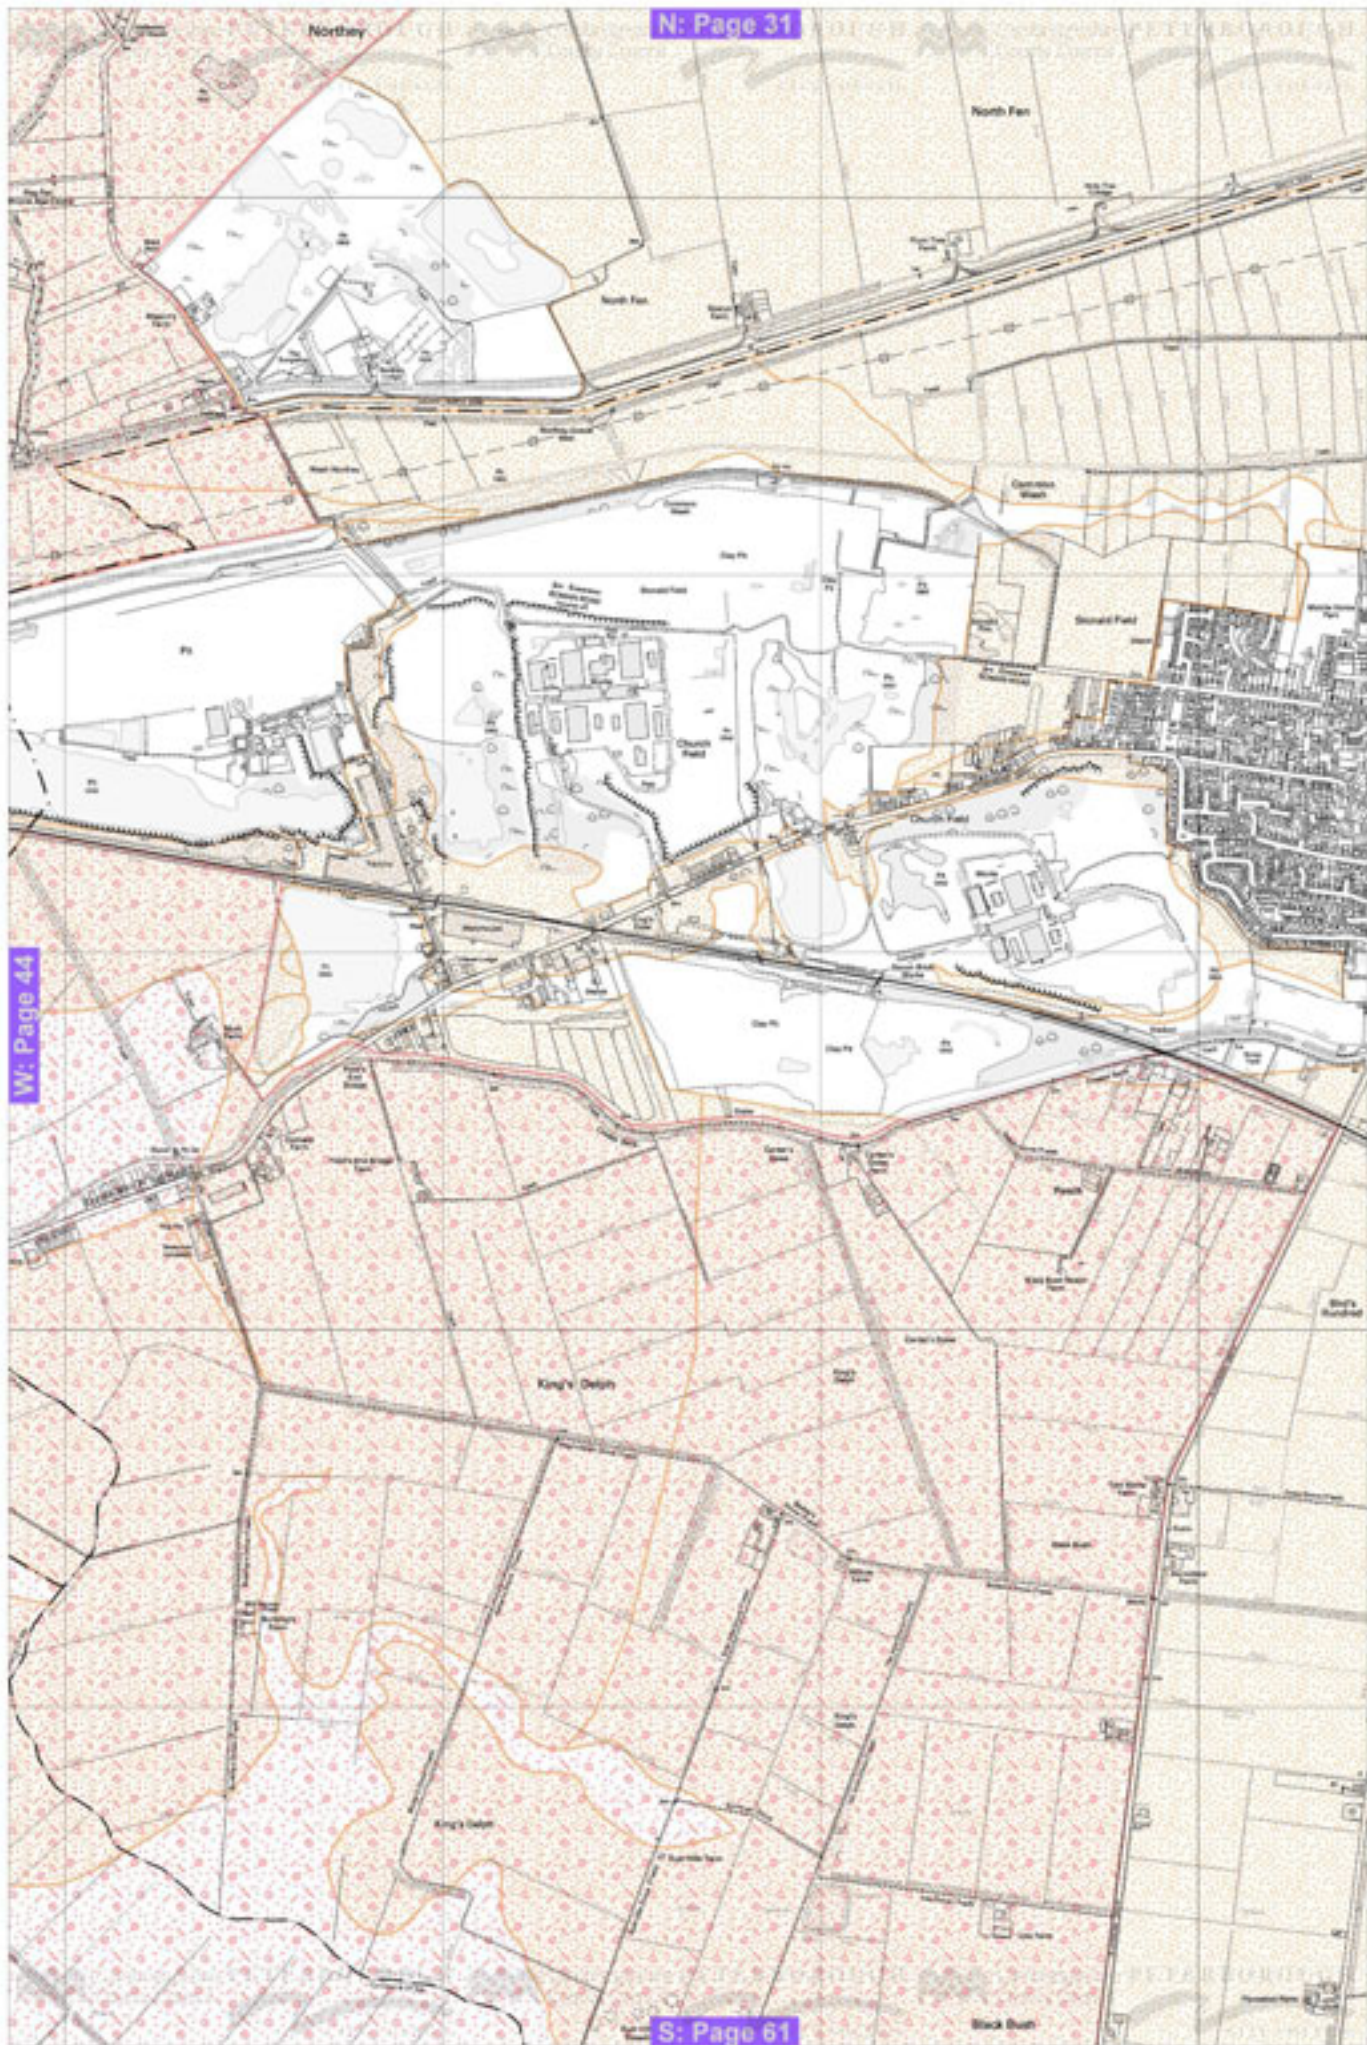

Scale 1:20,000

© Crown Copyright. All rights reserved. Licence 100023205 (2009).

Scale 1:20,000

© Crown Copyright. All rights reserved. Licence 100023205 (2009).

Scale 1:20,000

© Crown Copyright. All rights reserved. Licence 100023205 (2009).

SIBSON-CUM-STIBINGTON C

Scale 1:20,000

© Crown Copyright. All rights reserved. Licence 100023205 (2009).

Scale 1:20,000

© Crown Copyright. All rights reserved. Licence 100023205 (2009).

Scale 1:20,000

© Crown Copyright. All rights reserved. Licence 100023205 (2009).

Scale 1:20,000

© Crown Copyright. All rights reserved. Licence 100023205 (2009).

N: Page 31

W: Page 44

S: Page 61

Scale 1:20,000

© Crown Copyright. All rights reserved. Licence 100023205 (2009).

Scale 1:20,000

© Crown Copyright. All rights reserved. Licence 100023205 (2009).

Scale 1:20,000

© Crown Copyright. All rights reserved. Licence 100023205 (2009).

Scale 1:20,000

© Crown Copyright. All rights reserved. Licence 100023205 (2009).