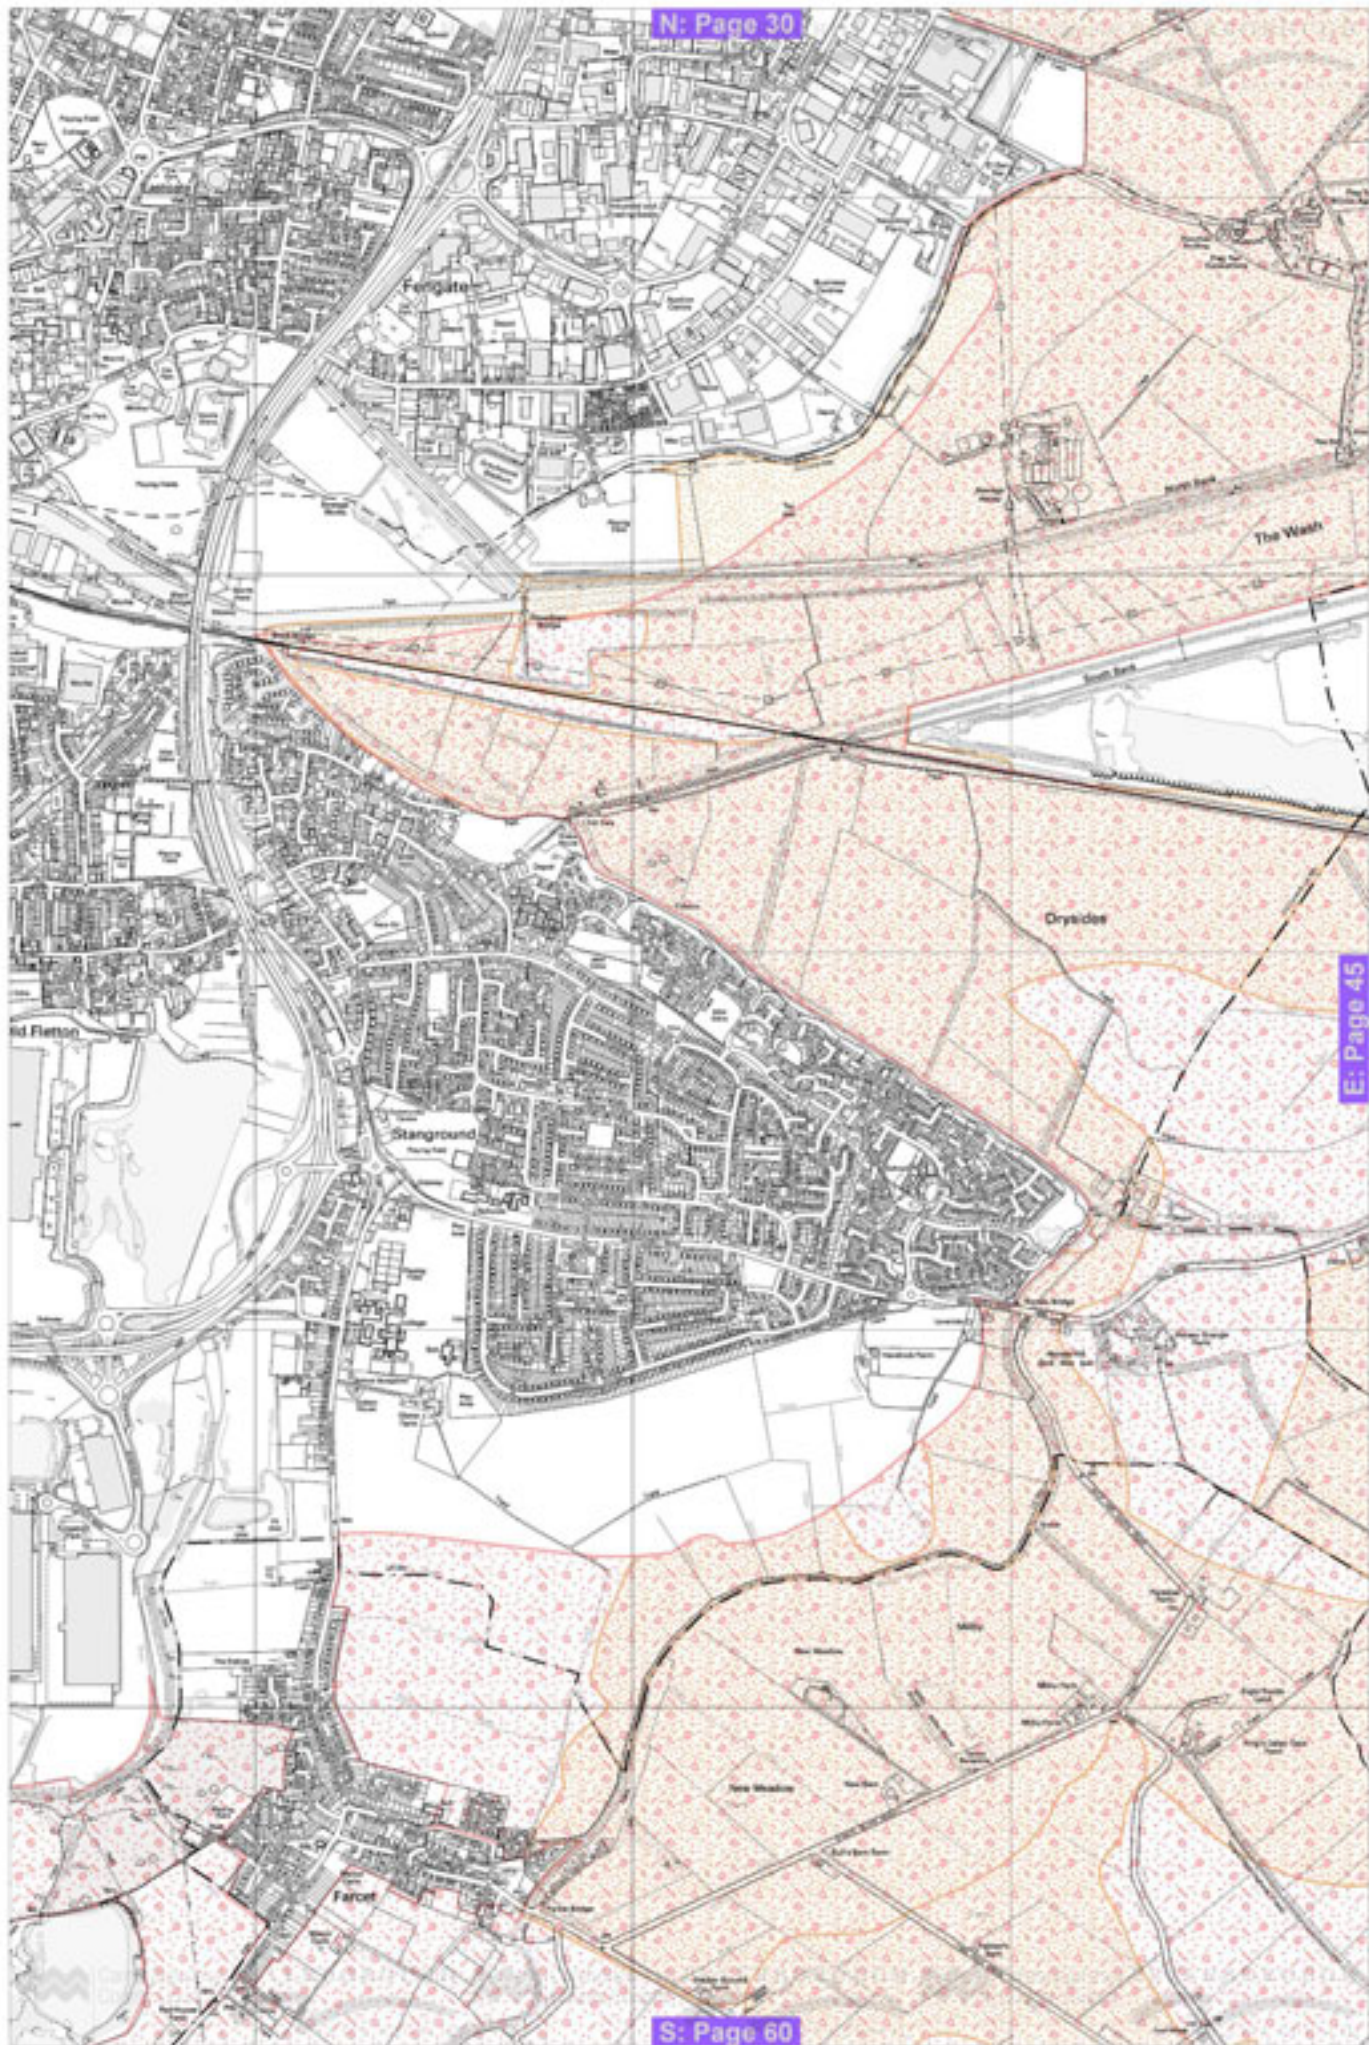

Scale 1:20,000

© Crown Copyright. All rights reserved. Licence 100023205 (2009).

Scale 1:20,000

© Crown Copyright. All rights reserved. Licence 100023205 (2009).

Scale 1:20,000

© Crown Copyright. All rights reserved. Licence 100023205 (2009).

SIBSON-CUM-STIBINGTON C

Scale 1:20,000

© Crown Copyright. All rights reserved. Licence 100023205 (2009).

Scale 1:20,000

© Crown Copyright. All rights reserved. Licence 100023205 (2009).

Scale 1:20,000

© Crown Copyright. All rights reserved. Licence 100023205 (2009).

Scale 1:20,000

© Crown Copyright. All rights reserved. Licence 100023205 (2009).

N: Page 31

W: Page 44

S: Page 61

Scale 1:20,000

© Crown Copyright. All rights reserved. Licence 100023205 (2009).

Scale 1:20,000

© Crown Copyright. All rights reserved. Licence 100023205 (2009).

Scale 1:20,000

© Crown Copyright. All rights reserved. Licence 100023205 (2009).

Scale 1:20,000

© Crown Copyright. All rights reserved. Licence 100023205 (2009).