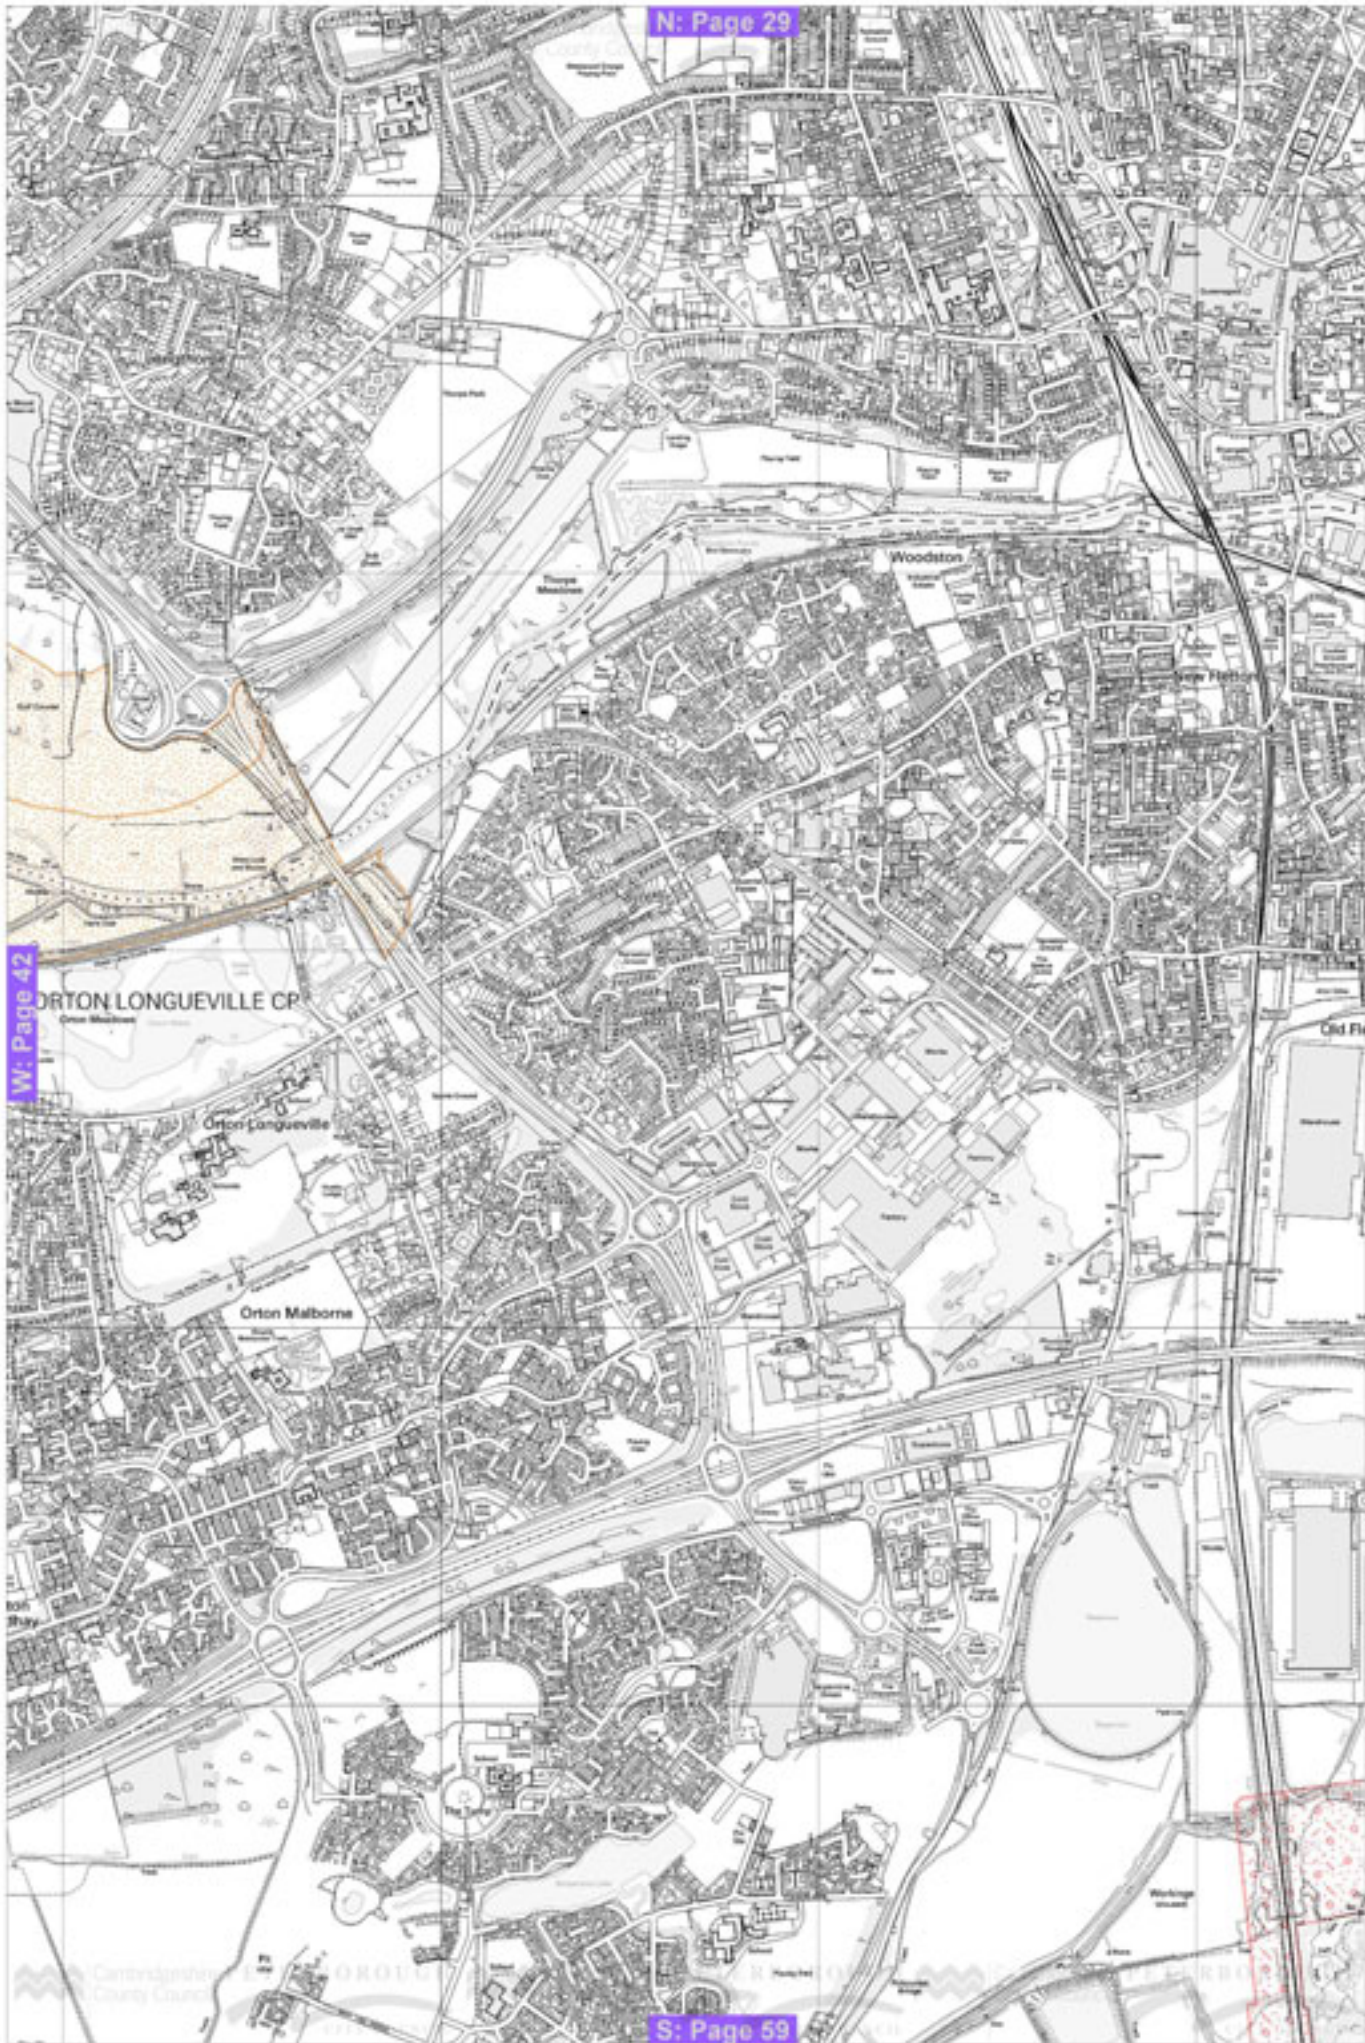

Scale 1:20,000

© Crown Copyright. All rights reserved. Licence 100023205 (2009).

Scale 1:20,000

© Crown Copyright. All rights reserved. Licence 100023205 (2009).

Scale 1:20,000

© Crown Copyright. All rights reserved. Licence 100023205 (2009).

SIBSON-CUM-STIBINGTON C

Scale 1:20,000

© Crown Copyright. All rights reserved. Licence 100023205 (2009).

Scale 1:20,000

© Crown Copyright. All rights reserved. Licence 100023205 (2009).

Scale 1:20,000

© Crown Copyright. All rights reserved. Licence 100023205 (2009).