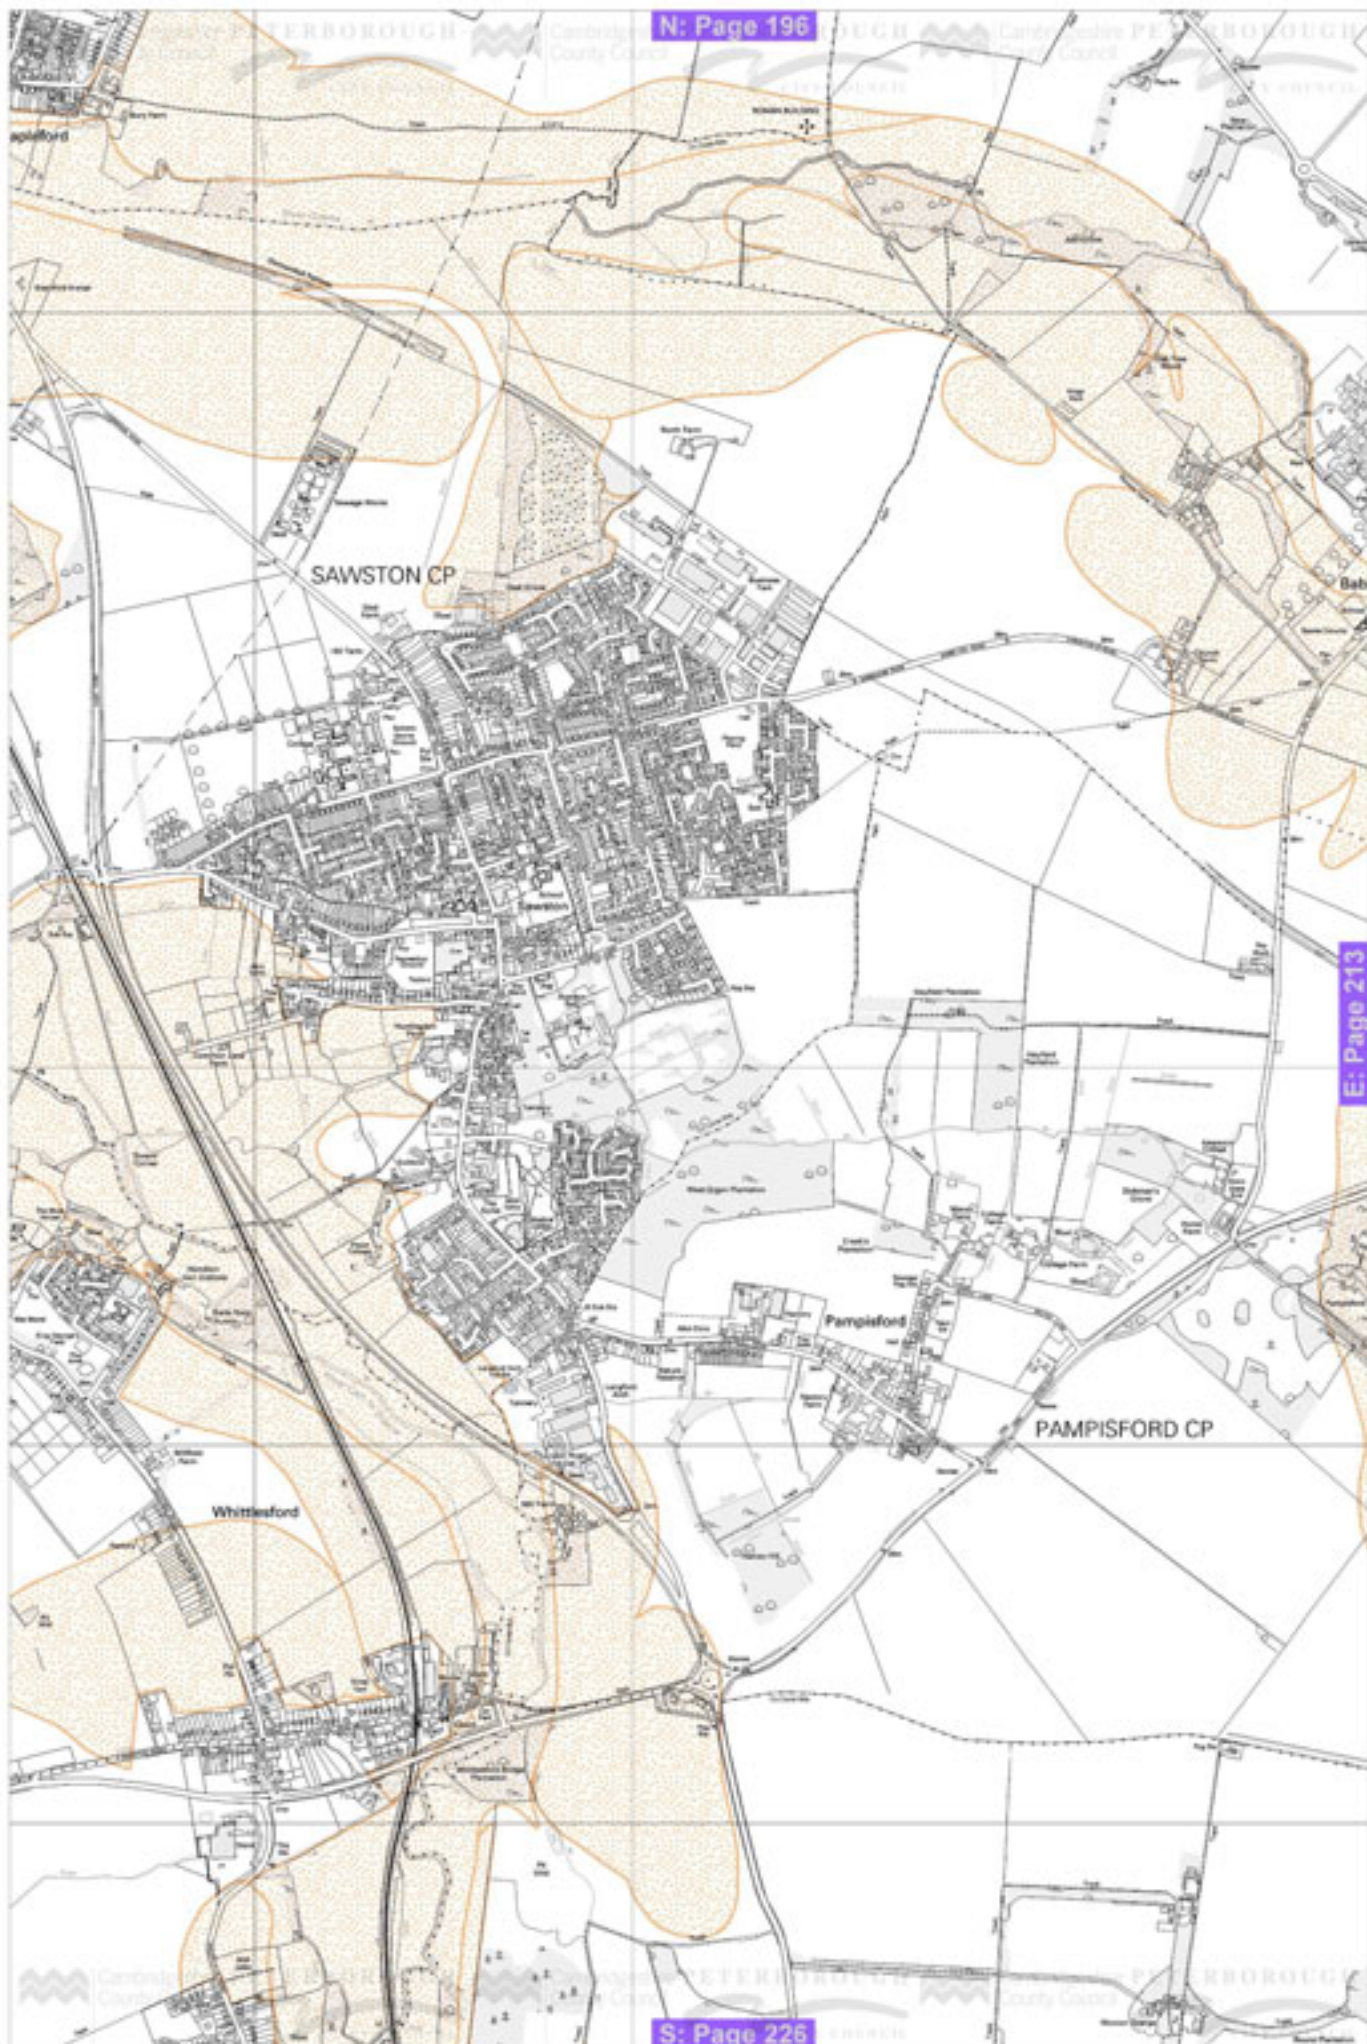

Scale 1:20,000

© Crown Copyright. All rights reserved. Licence 100023205 (2009).

Scale 1:20,000

© Crown Copyright. All rights reserved. Licence 100023205 (2009).

Scale 1:20,000

© Crown Copyright. All rights reserved. Licence 100023205 (2009).

NEWTON CP

WHITTLESFORD CP

Scale 1:20,000

© Crown Copyright. All rights reserved. Licence 100023205 (2009).

Scale 1:20,000

© Crown Copyright. All rights reserved. Licence 100023205 (2009).

BABRAHAM CP

LITTLE ABINGTON CP