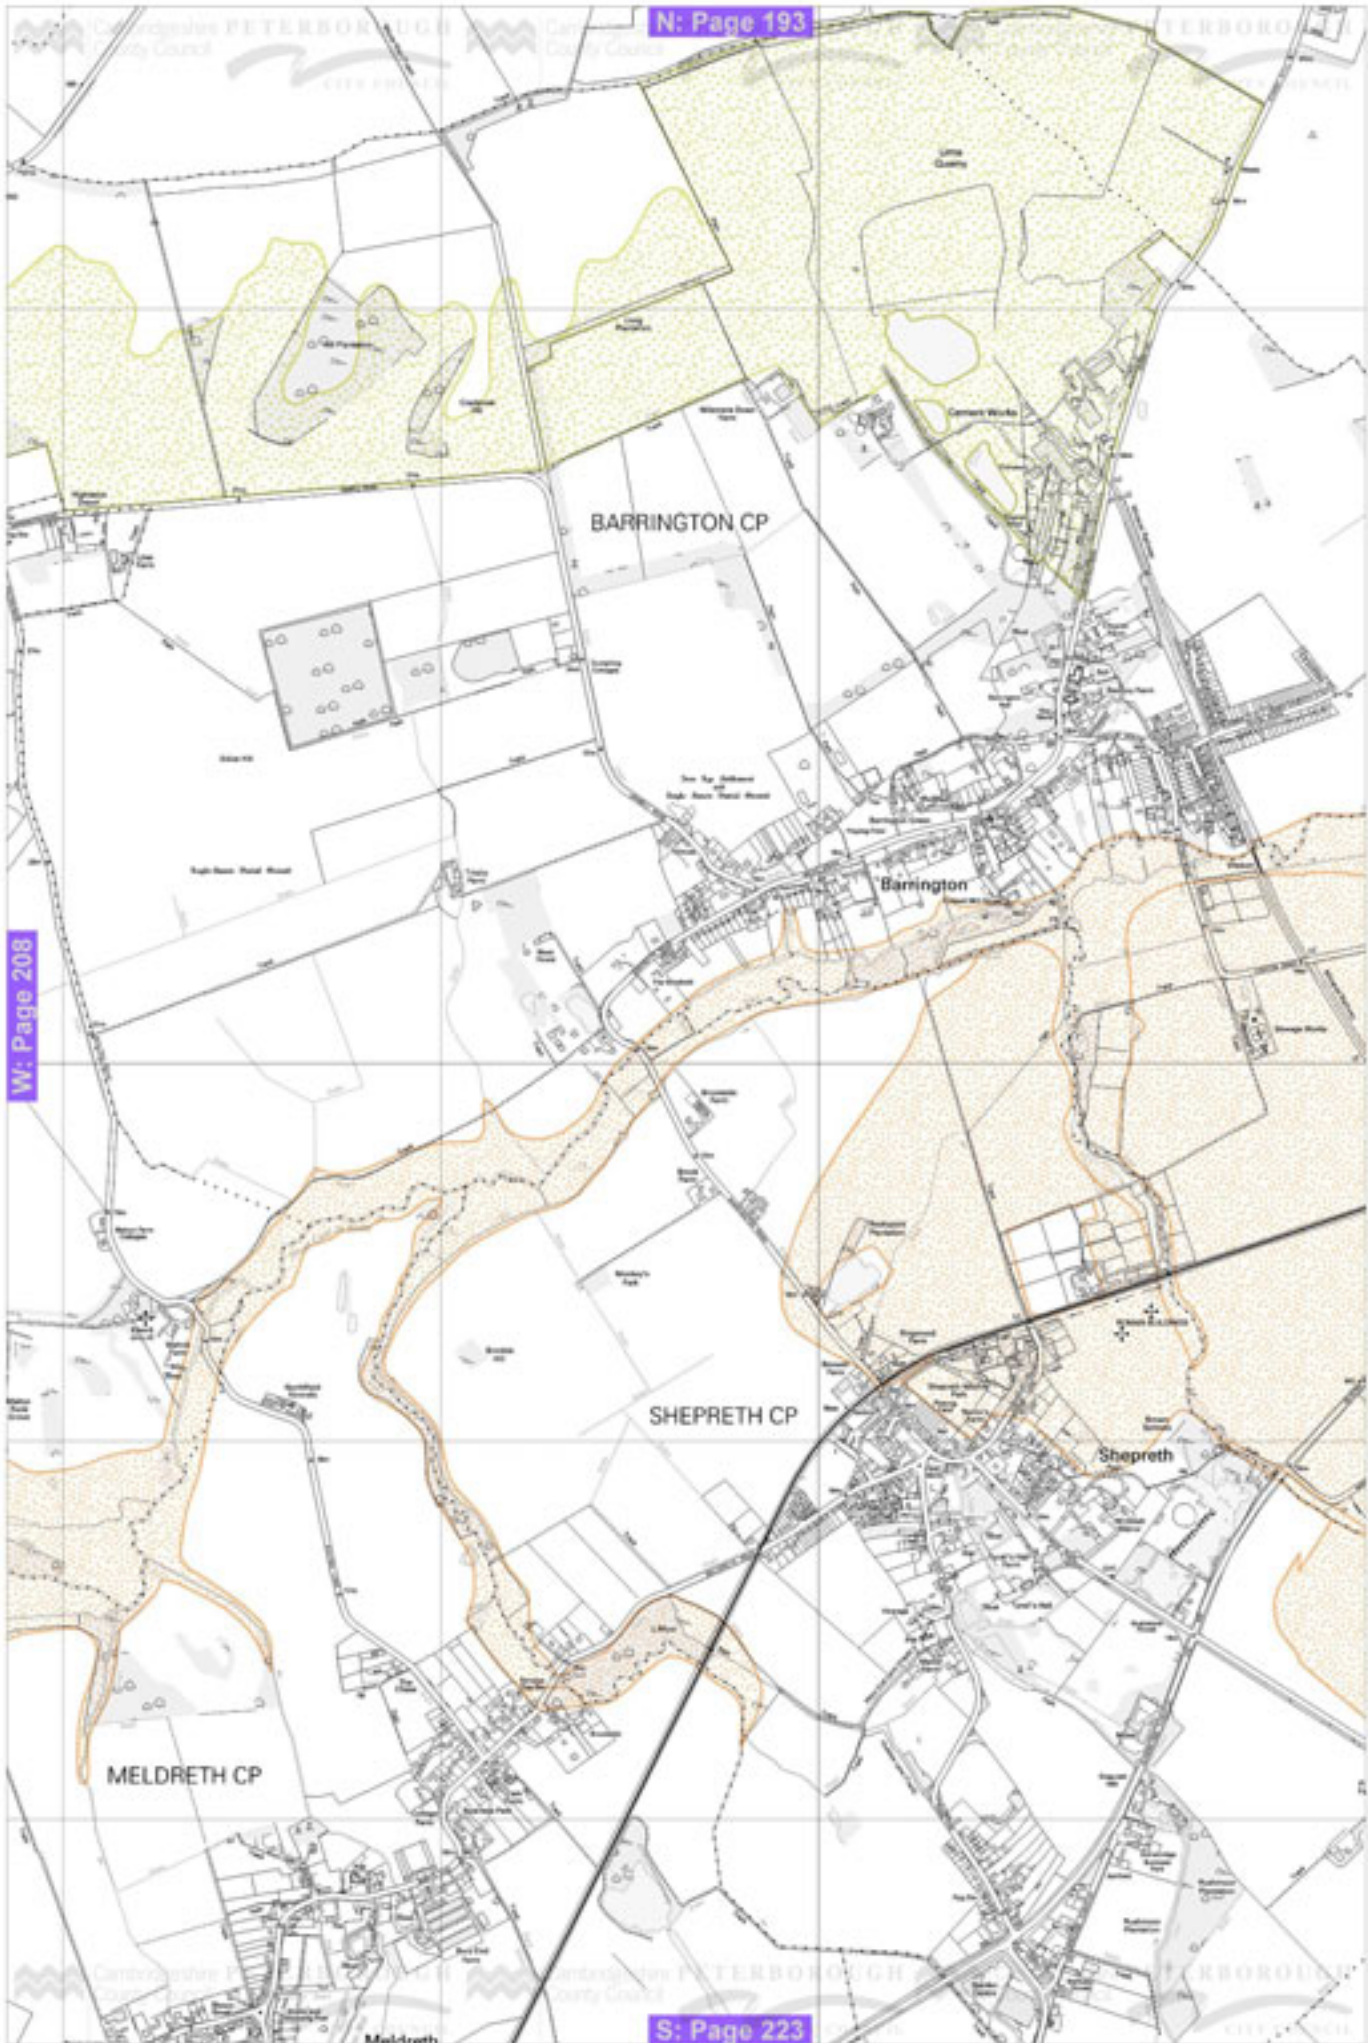

E: Page 207

Scale 1:20,000

© Crown Copyright. All rights reserved. Licence 100023205 (2009).

Scale 1:20,000

© Crown Copyright. All rights reserved. Licence 100023205 (2009).

Scale 1:20,000

© Crown Copyright. All rights reserved. Licence 100023205 (2009).

HARSTON CP

Harston

Newton

FOXTON CP

Foxton

Scale 1:20,000

© Crown Copyright. All rights reserved. Licence 100023205 (2009).

LITTLE SHELFORD CP