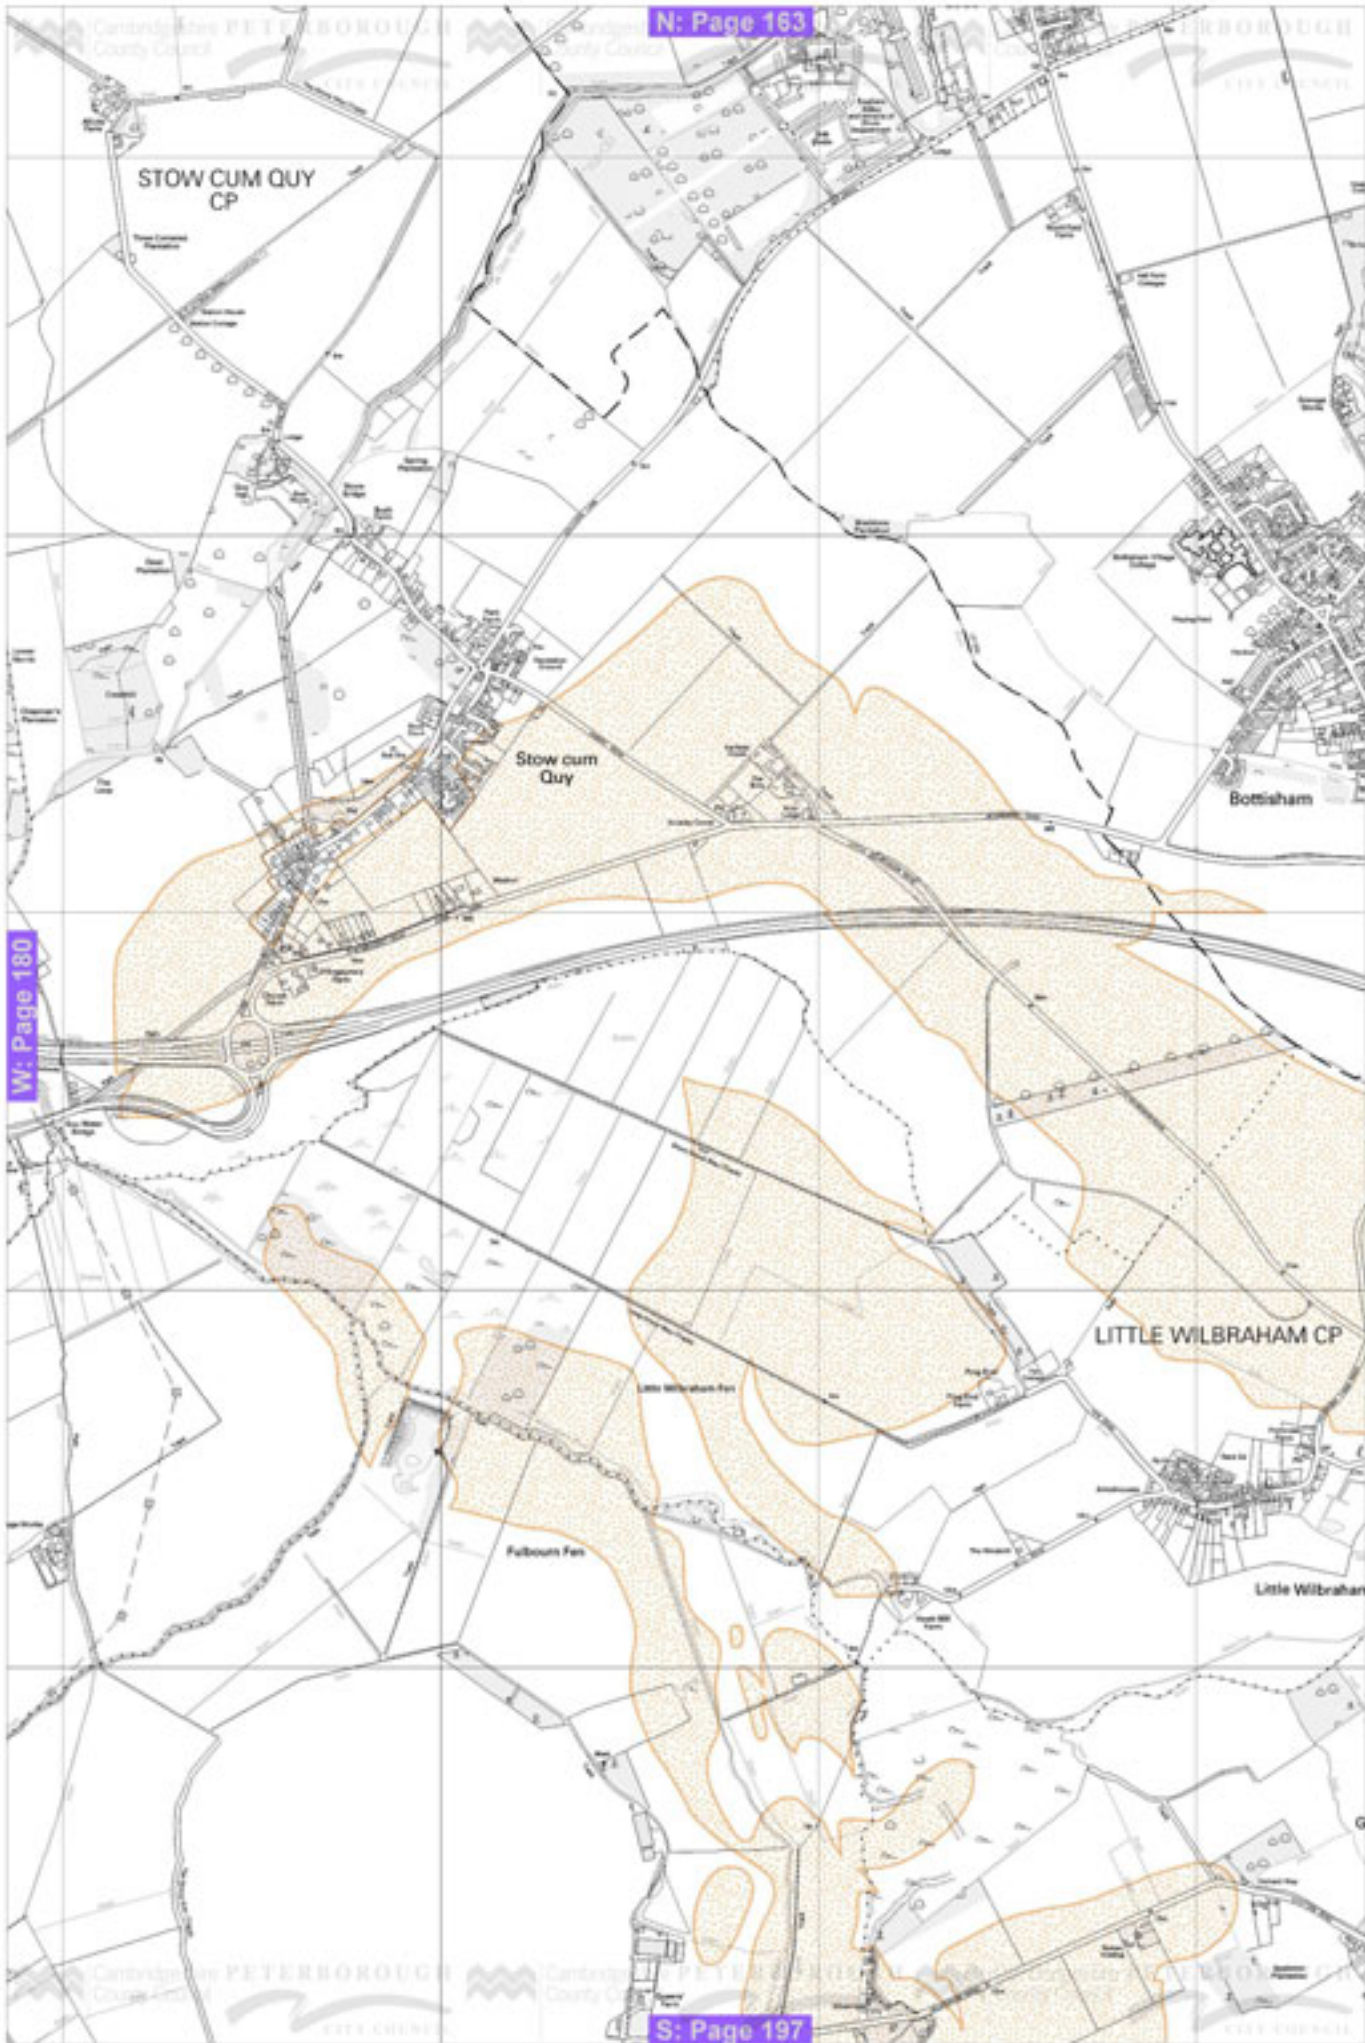

Scale 1:20,000

© Crown Copyright. All rights reserved. Licence 100023205 (2009).

Scale 1:20,000

© Crown Copyright. All rights reserved. Licence 100023205 (2009).

Scale 1:20,000

© Crown Copyright. All rights reserved. Licence 100023205 (2009).

Scale 1:20,000

© Crown Copyright. All rights reserved. Licence 100023205 (2009).

E: Page 185

Scale 1:20,000

© Crown Copyright. All rights reserved. Licence 100023205 (2009).

Scale 1:20,000

© Crown Copyright. All rights reserved. Licence 100023205 (2009).

Scale 1:20,000

TETWORTH CP

Scale 1:20,000

© Crown Copyright. All rights reserved. Licence 100023205 (2009).

GREAT GRANSDEN CP

LITTLE GRANSDEN CP

Scale 1:20,000

© Crown Copyright. All rights reserved. Licence 100023205 (2009).

Scale 1:20,000

© Crown Copyright. All rights reserved. Licence 100023205 (2009).

Scale 1:20,000

© Crown Copyright. All rights reserved. Licence 100023205 (2009).

GREAT WILBRAHAM CP

Scale 1:20,000

© Crown Copyright. All rights reserved. Licence 100023205 (2009).