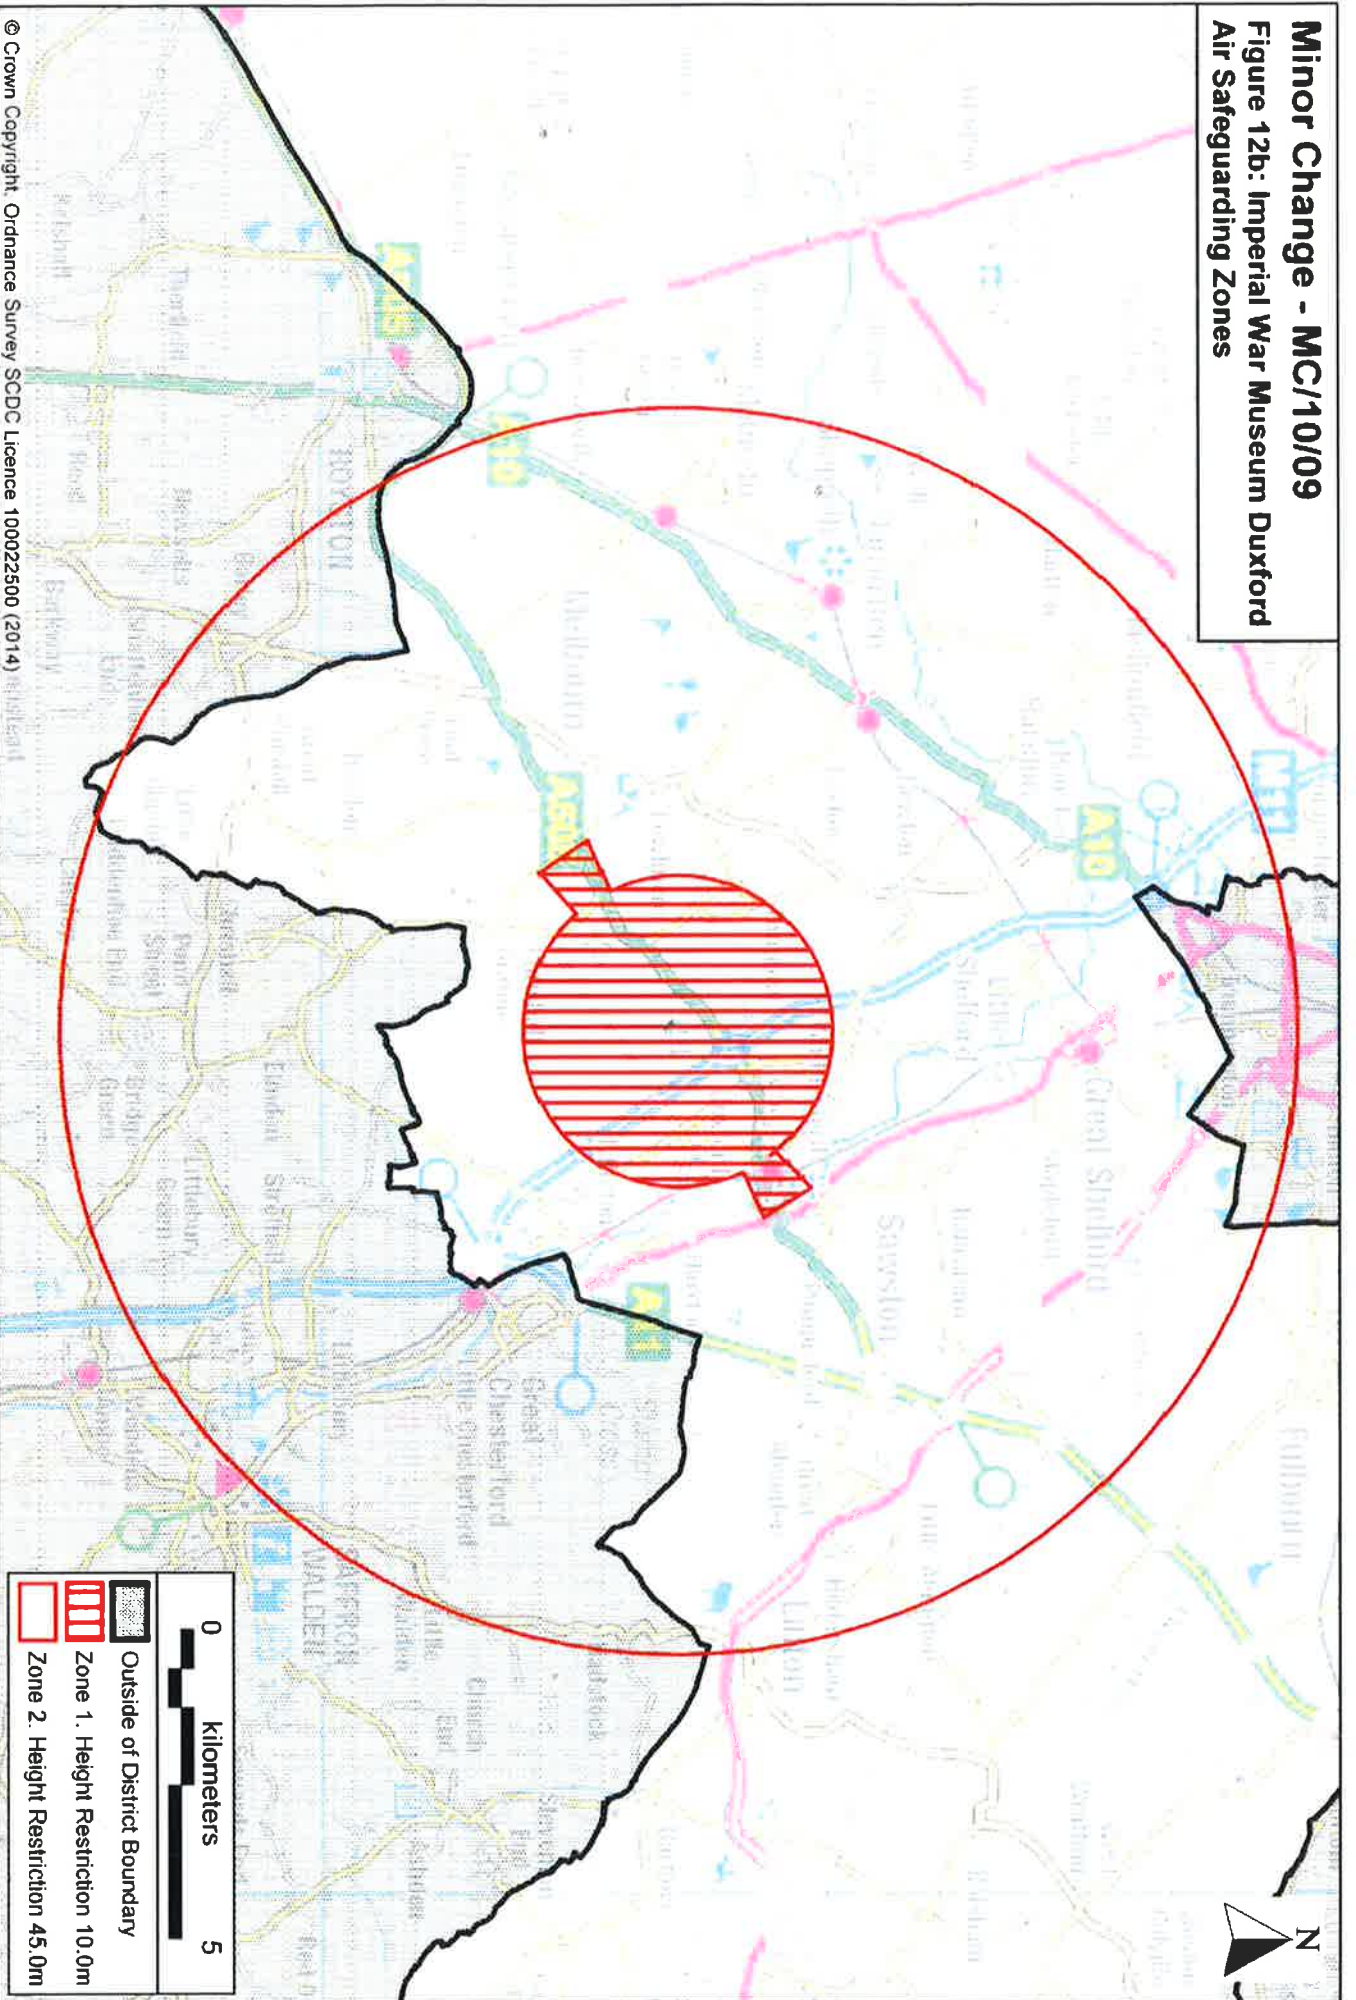

Minor Change - MC/10/09
Figure 12b: Imperial War Museum Duxford
Air Safeguarding Zones

	0 kilometers 5
	Outside of District Boundary
	Zone 1. Height Restriction 10.0m
	Zone 2. Height Restriction 45.0m