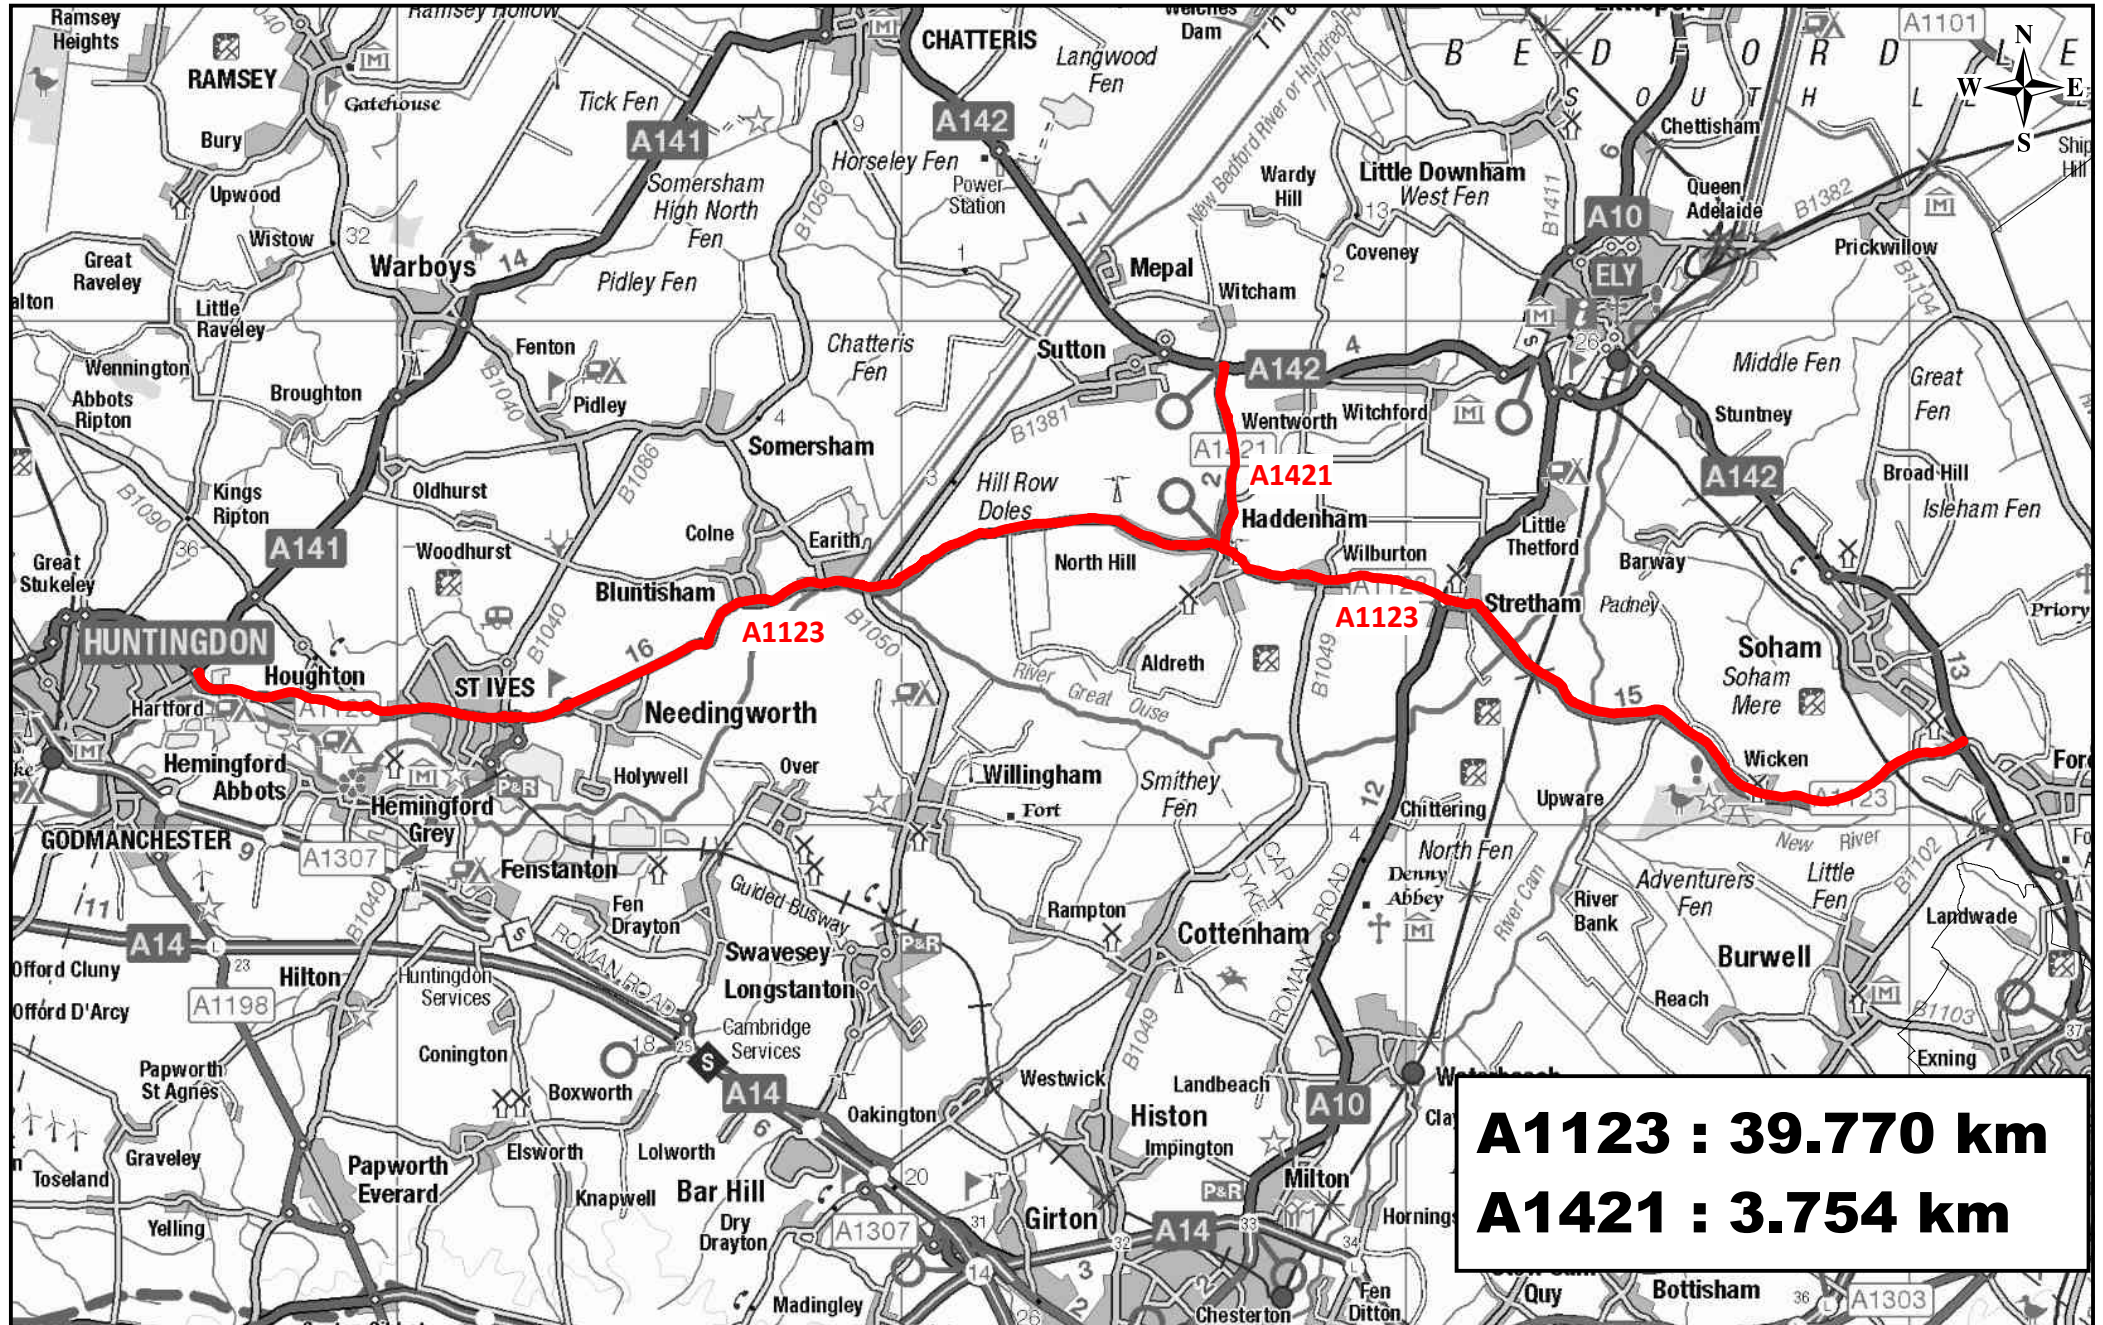

# Cambridgeshire County Council : A1123 and A1421 extents

**A1123 : 39.770 km**  
**A1421 : 3.754 km**