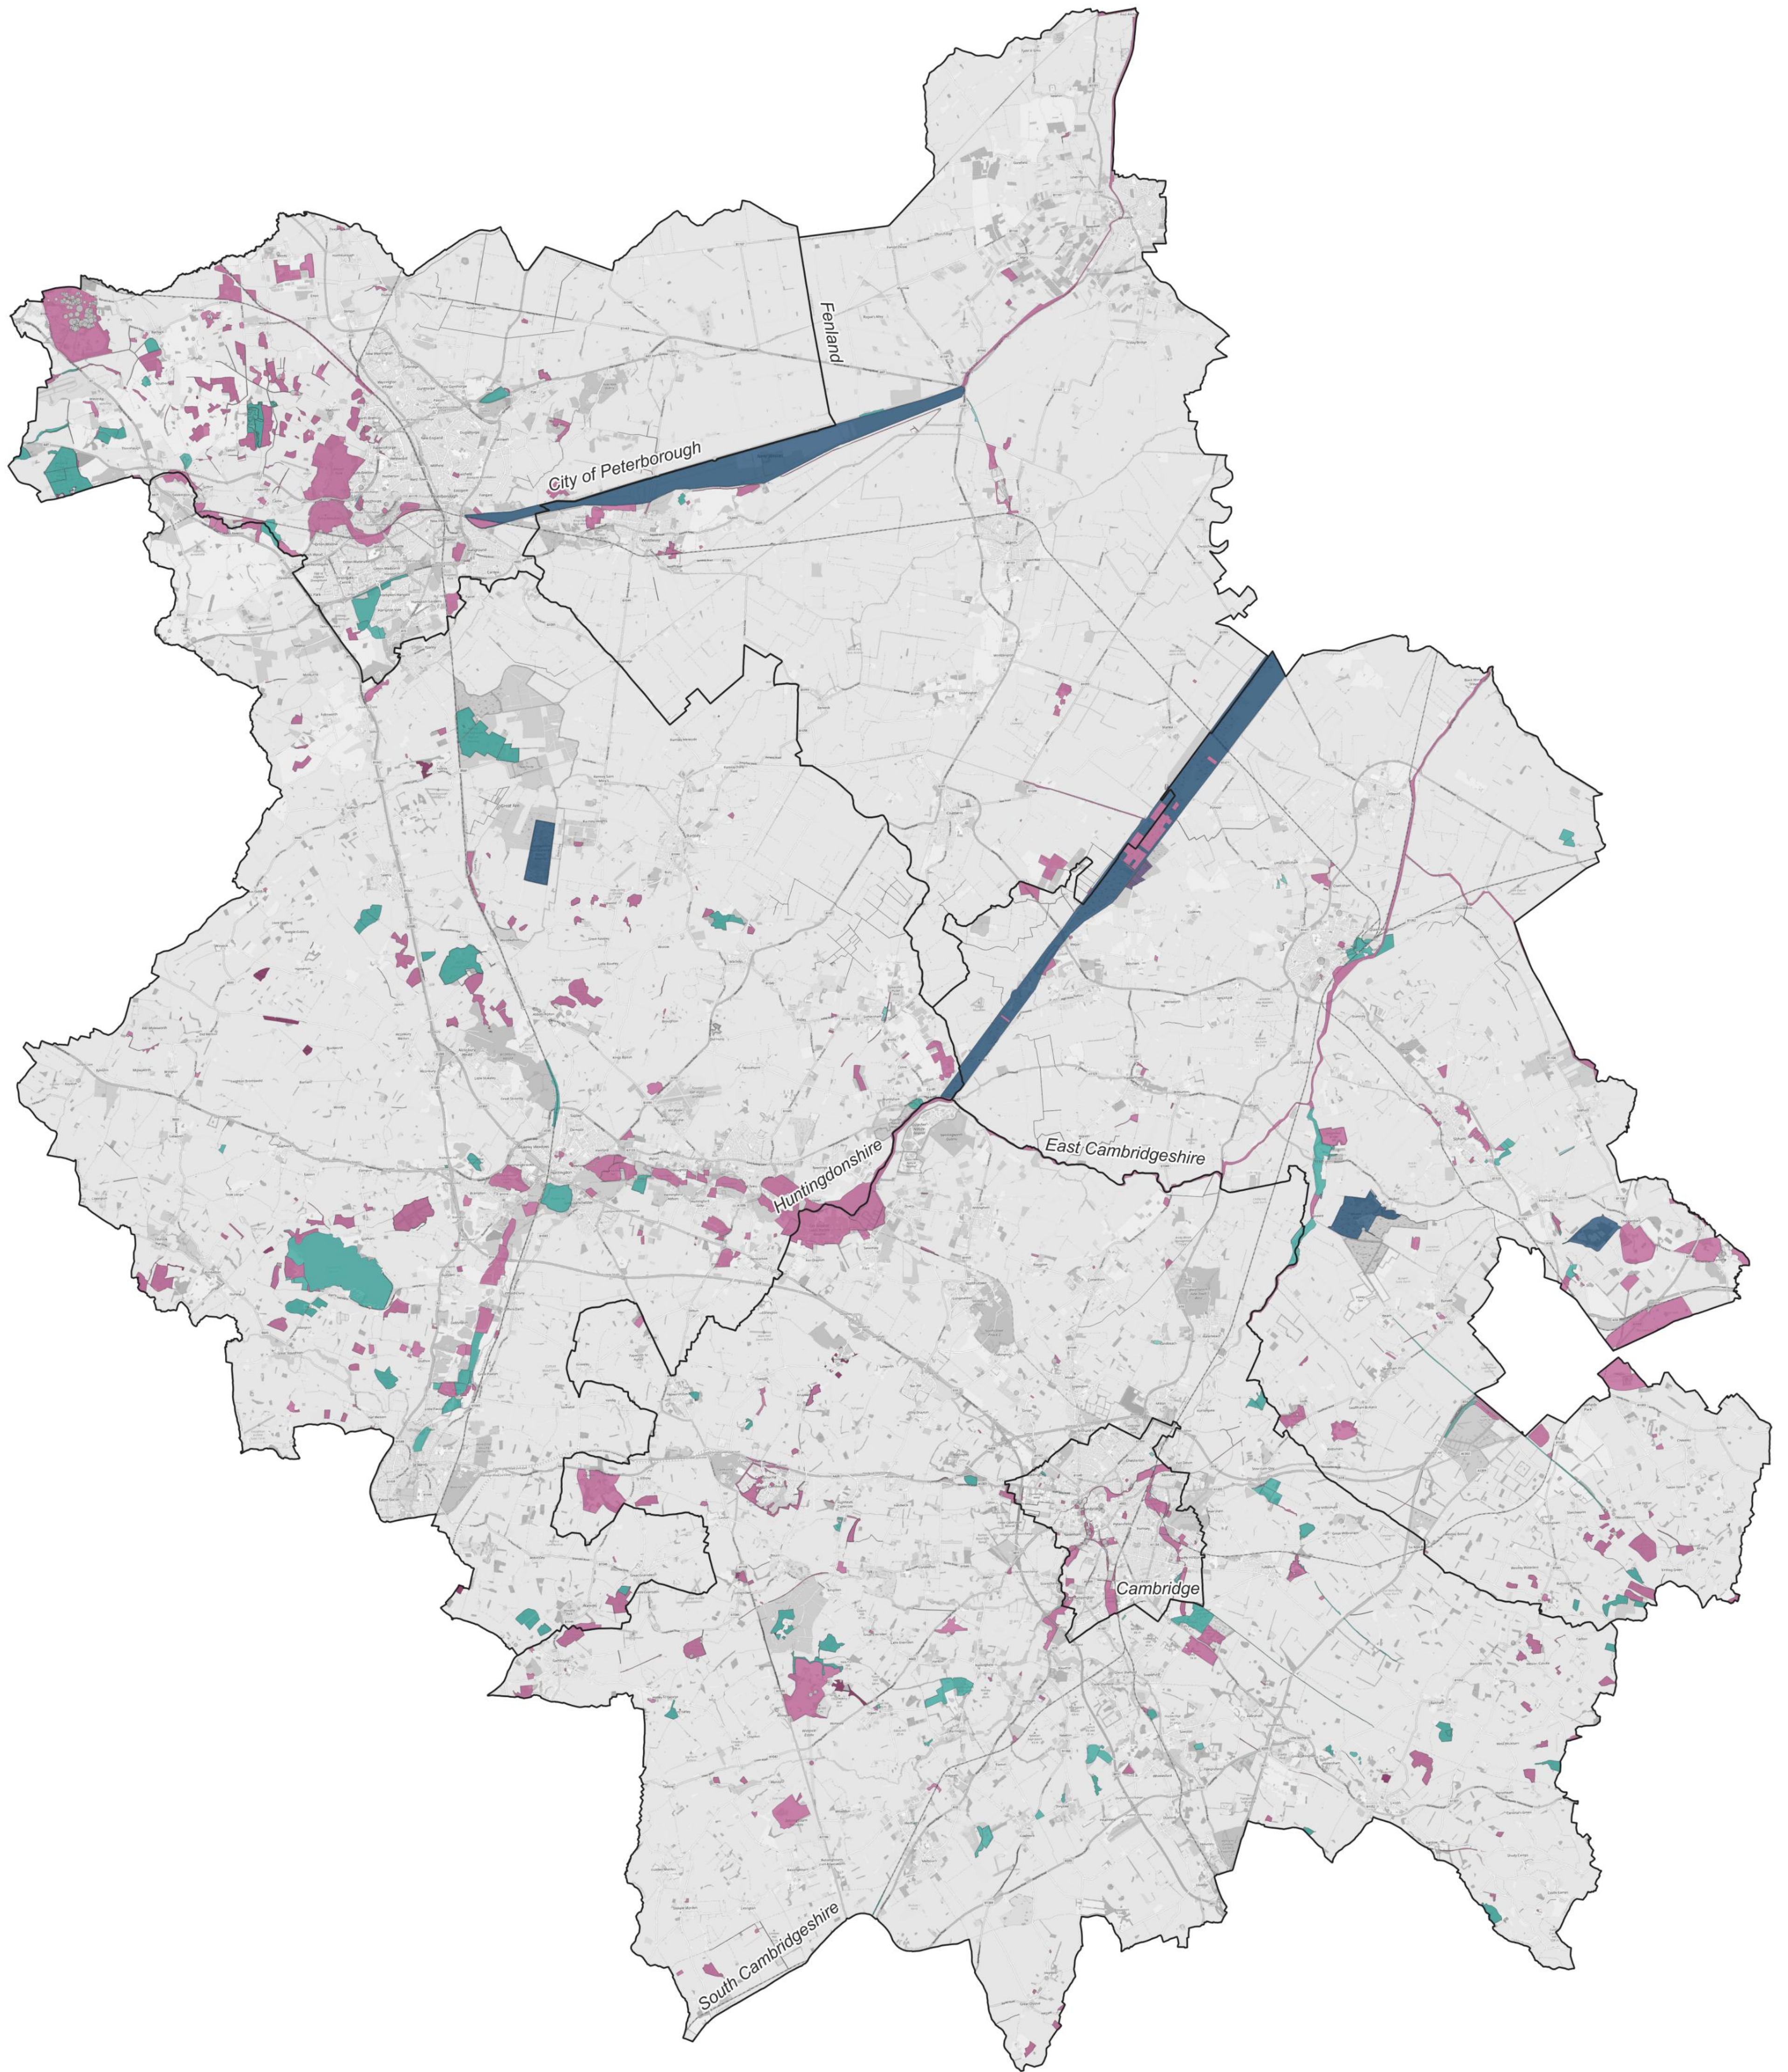

Areas of Particular Importance to Biodiversity (APIB)

Cambridgeshire & Peterborough

Legend

- | | | |
|-----------|-------------------------|--|
| Districts | SPA | Local/County Wildlife Site |
| Ramsar | SAC | Ancient woodland (irreplacable habitat) |
| SSSI | National Nature Reserve | Ancient/veteran trees (irreplacable habitat) |
| | | Lowland fen (irreplacable habitat) |